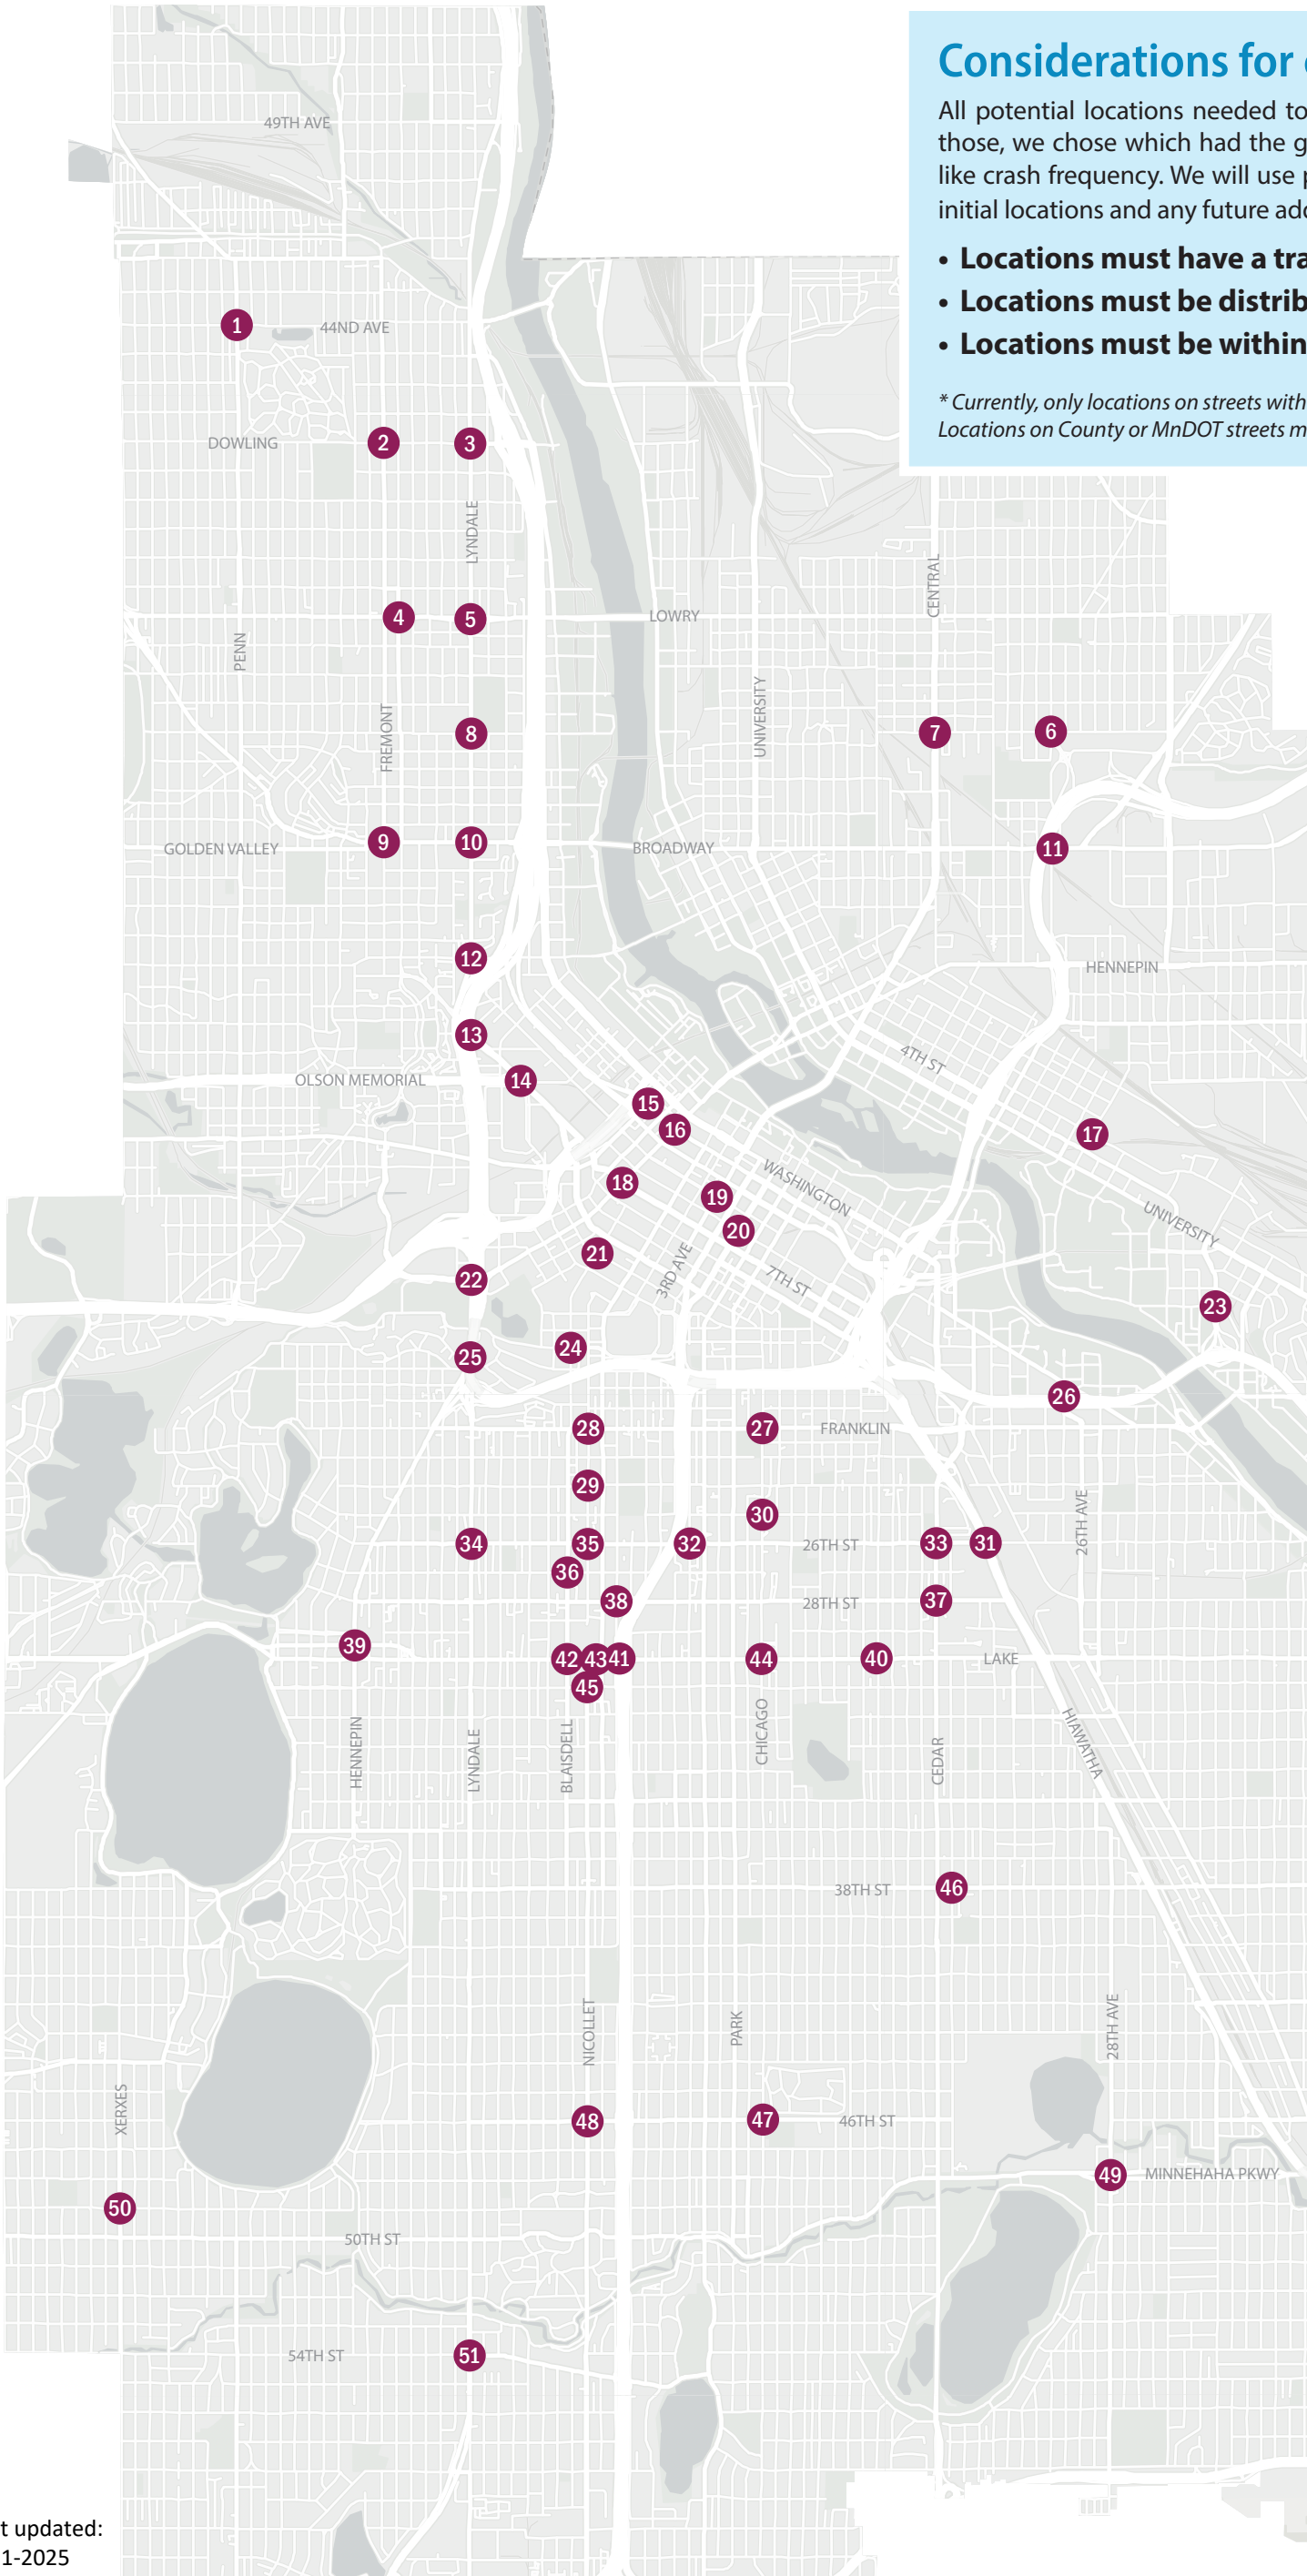

TRAFFIC SAFETY CAMERA PILOT

Potential camera locations

Considerations for camera locations

All potential locations needed to meet the criteria of the state law. Of those, we chose which had the greatest safety concerns based on data like crash frequency. We will use public feedback to help determine the initial locations and any future additions.*

- **Locations must have a traffic safety concern.**
- **Locations must be distributed fairly throughout the city**
- **Locations must be within 2,000 feet of a school.**

* Currently, only locations on streets within the City's jurisdiction are being considered. Locations on County or MnDOT streets may be considered in the future.