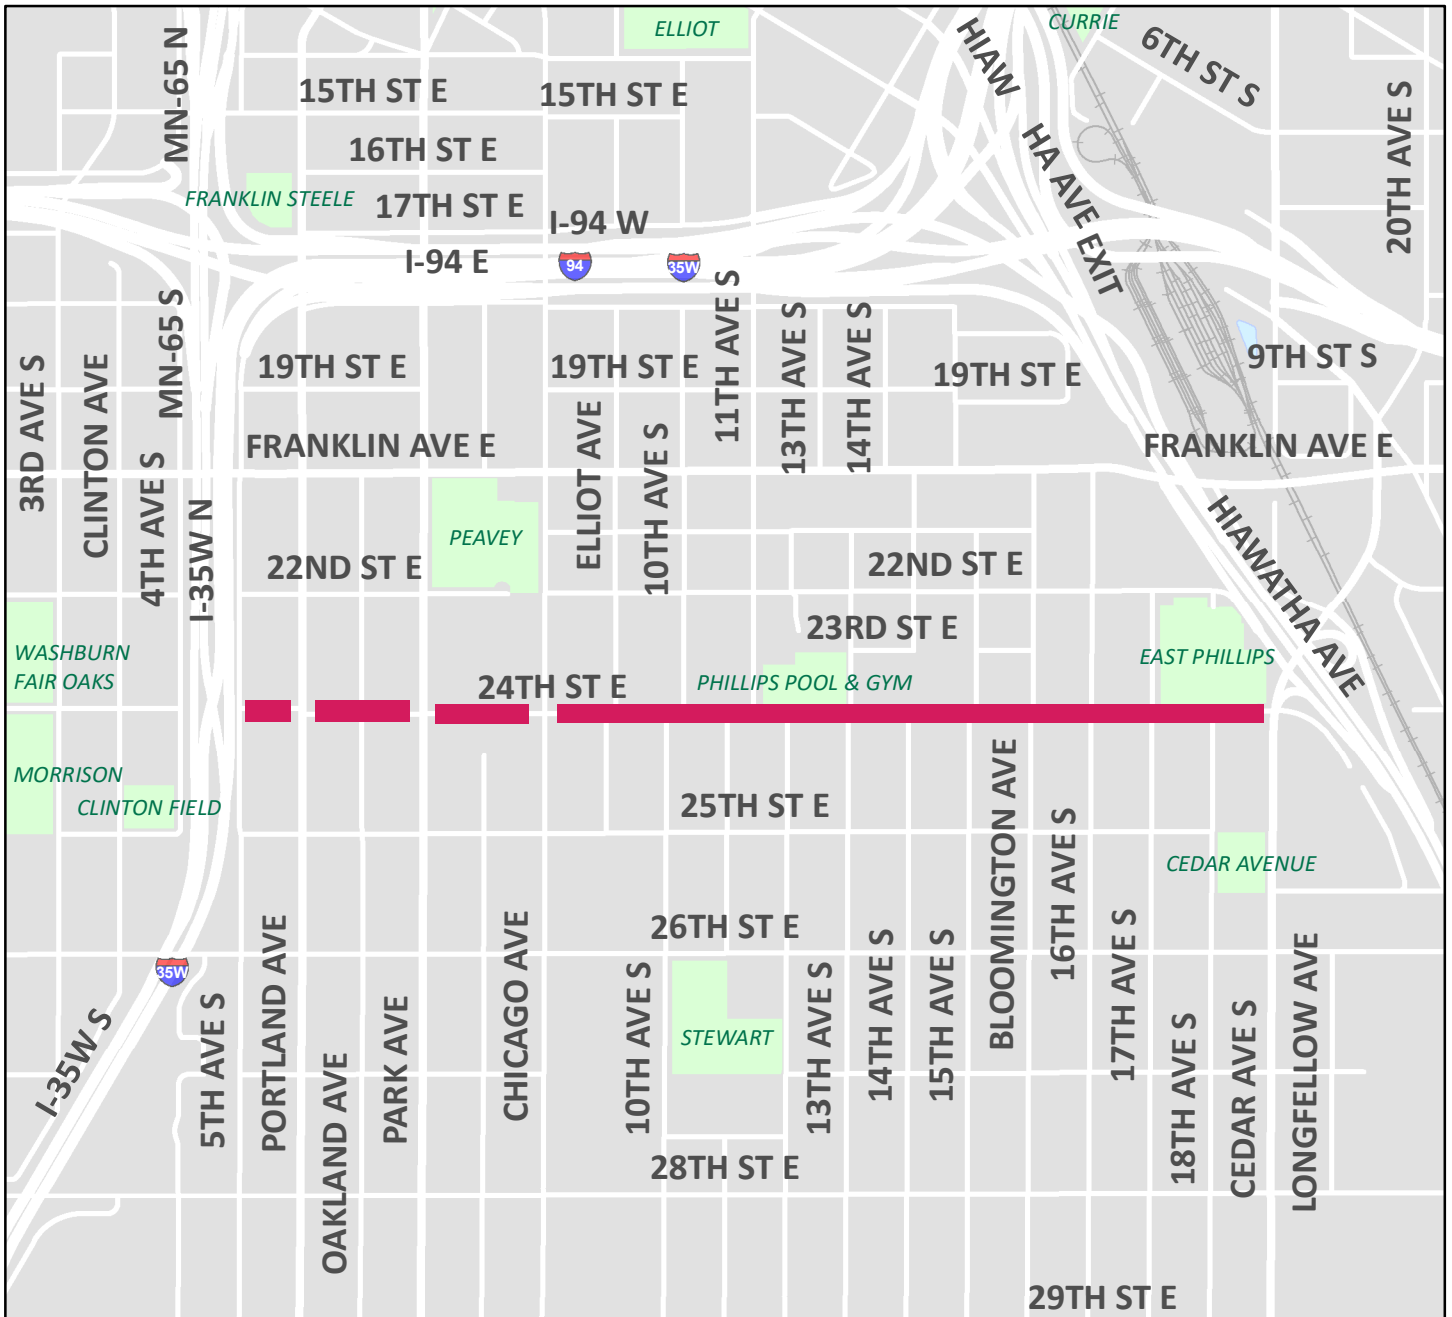

24th St E

Resurfacing Project Map

 Project location