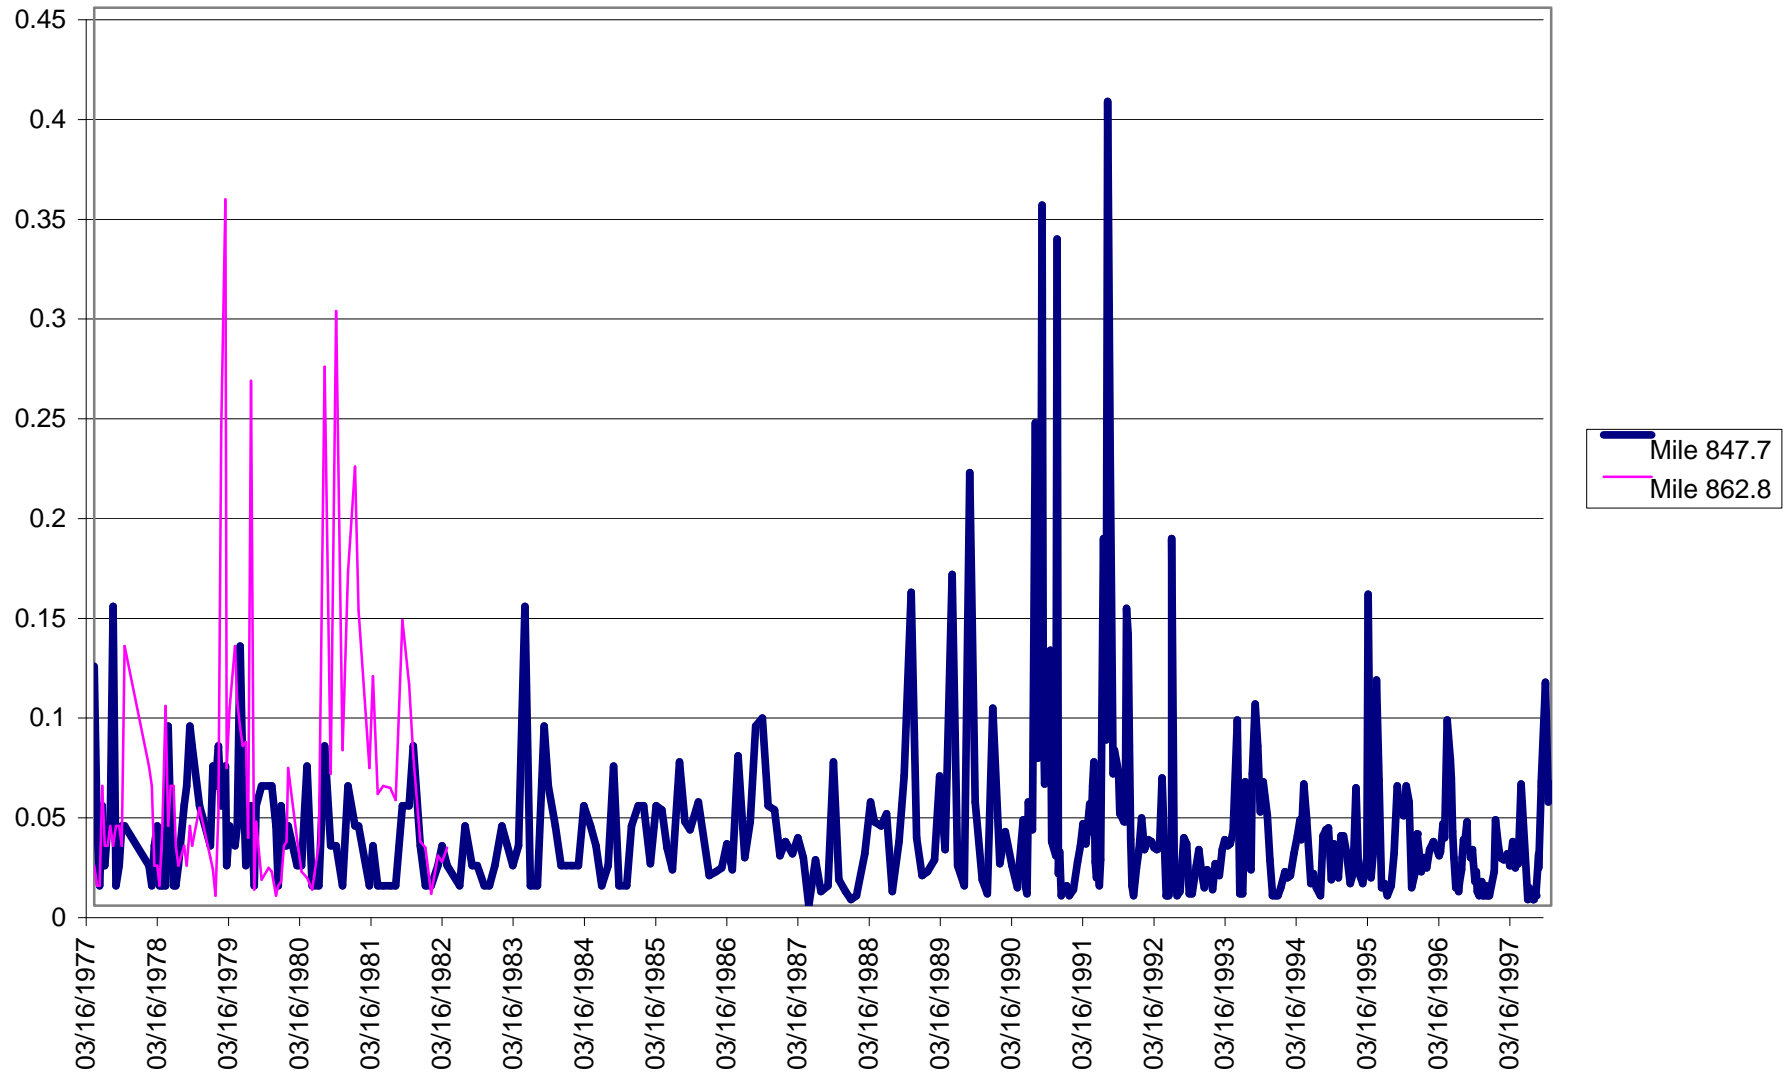

Orthophosphate

Dissolved Orthophosphate Mile 862.8

Dissolved Orthophosphate Mile 847.7