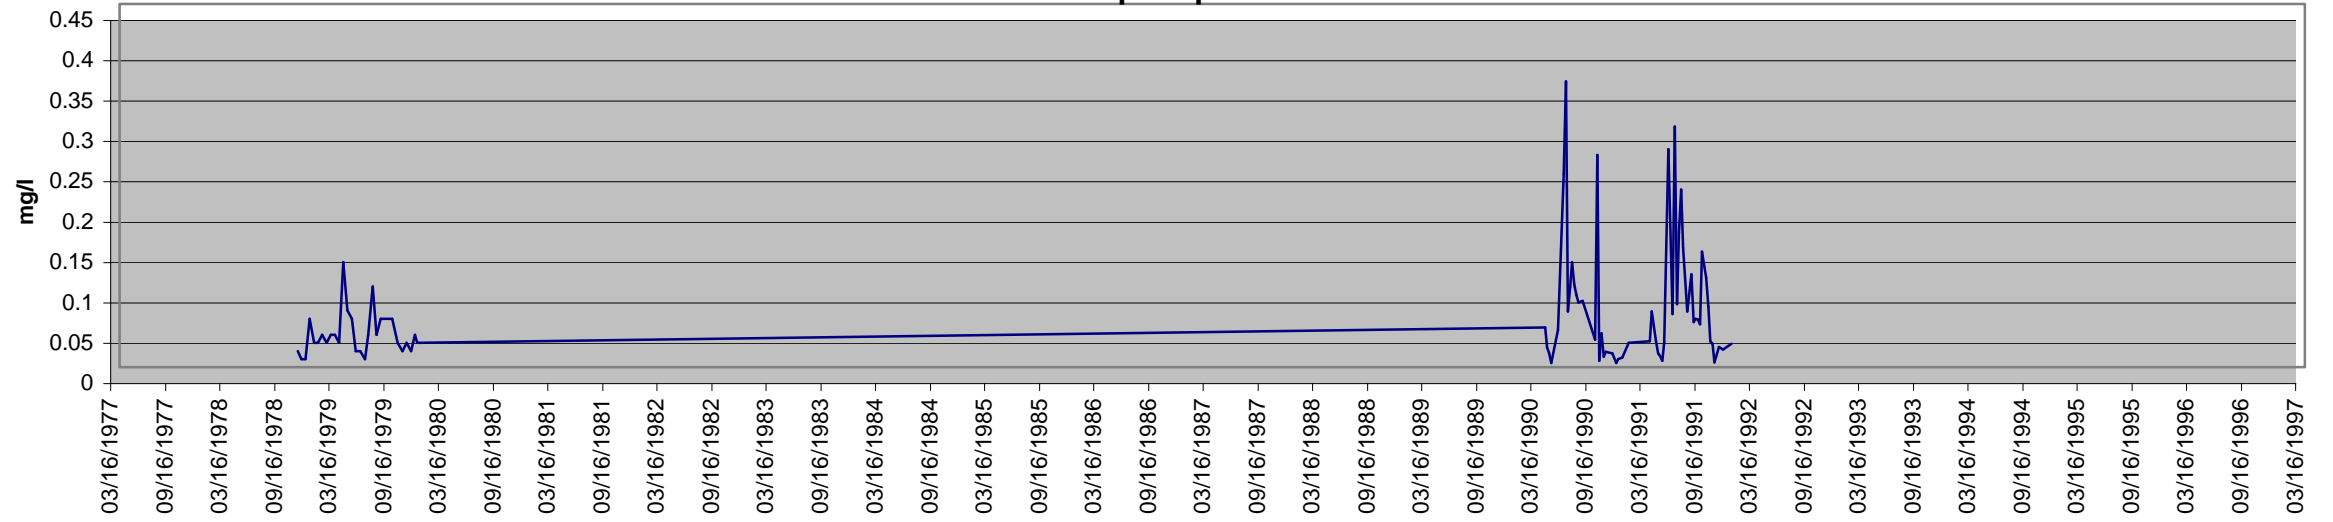

Orthophosphate

Dissolved Orthophosphate Mile 862.8

Dissolved Orthophosphate Mile 847.7