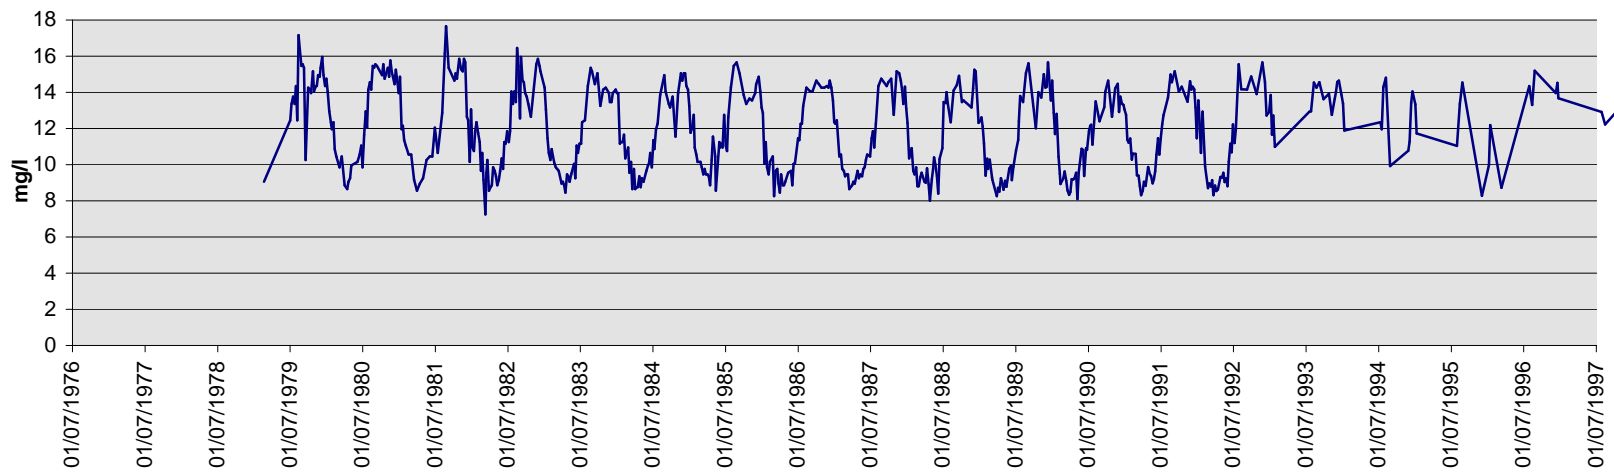

### Dissolved oxygen (mg/l)

**Dissolved Oxygen Mile 862.8**

**Dissolved Oxygen Mile 847.7**