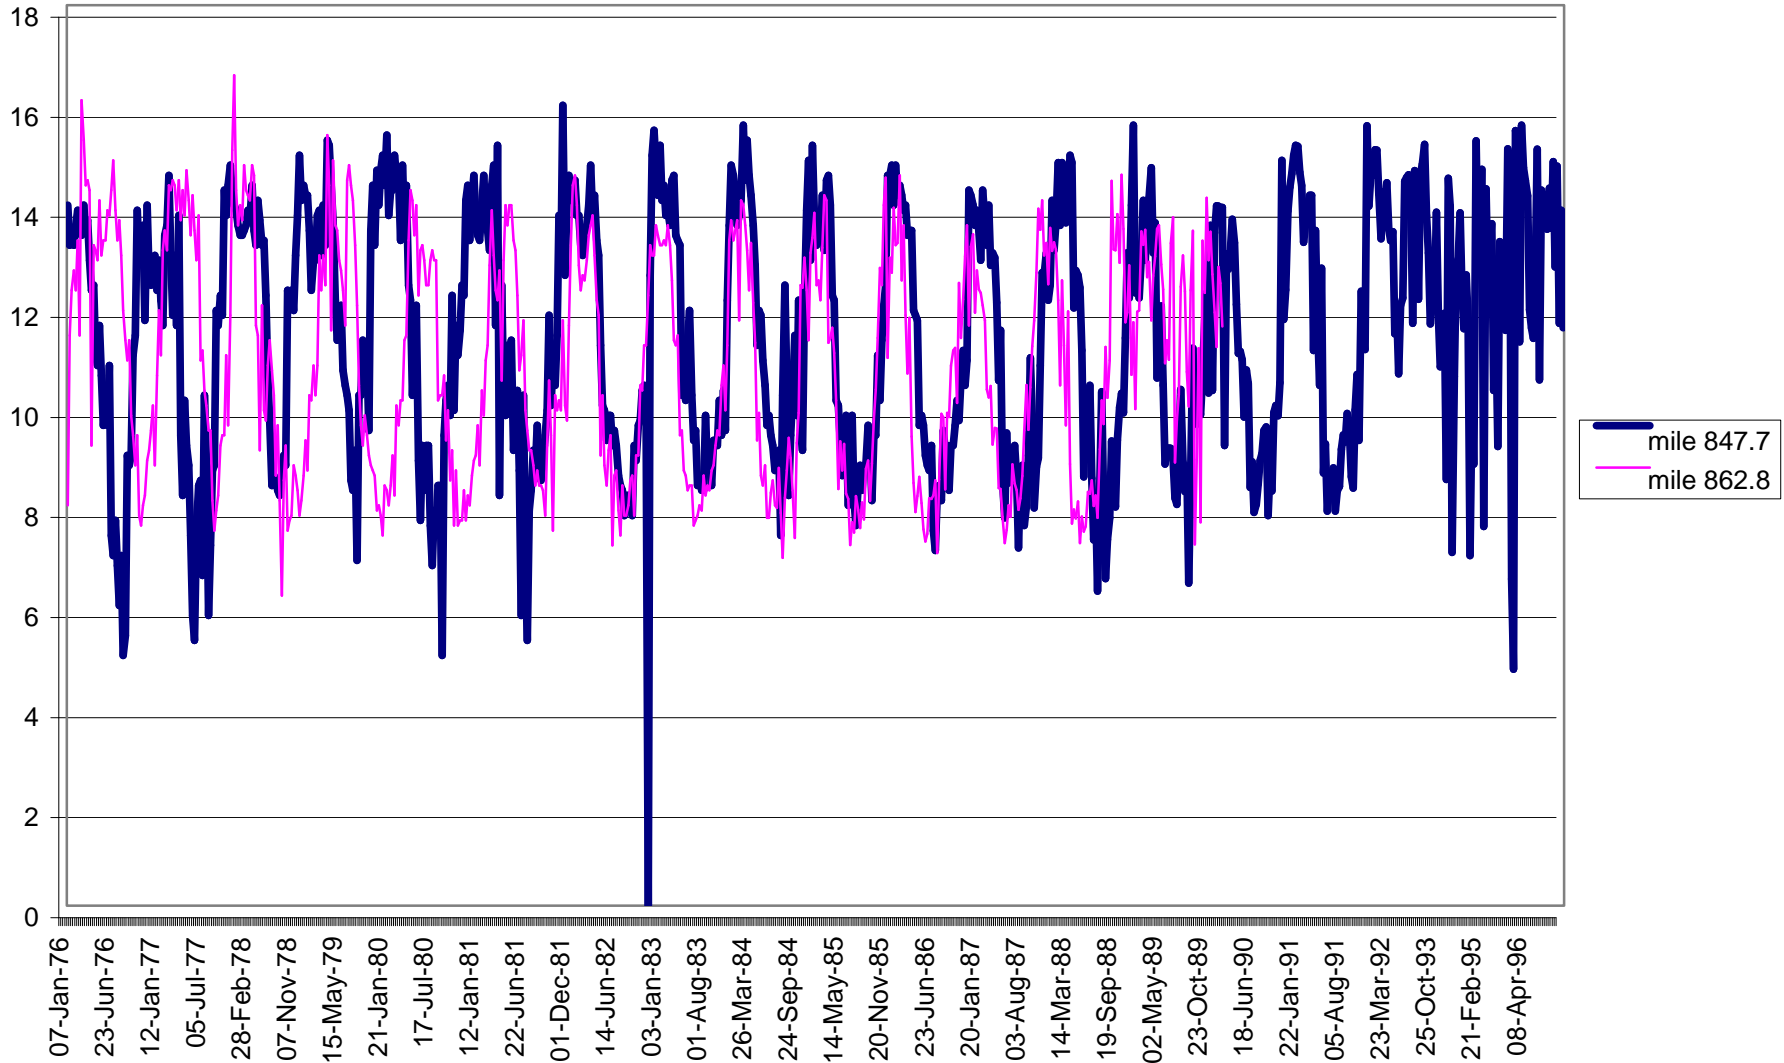

### Dissolved oxygen (mg/l)

**Dissolved Oxygen Mile 862.8**

**Dissolved Oxygen Mile 847.7**