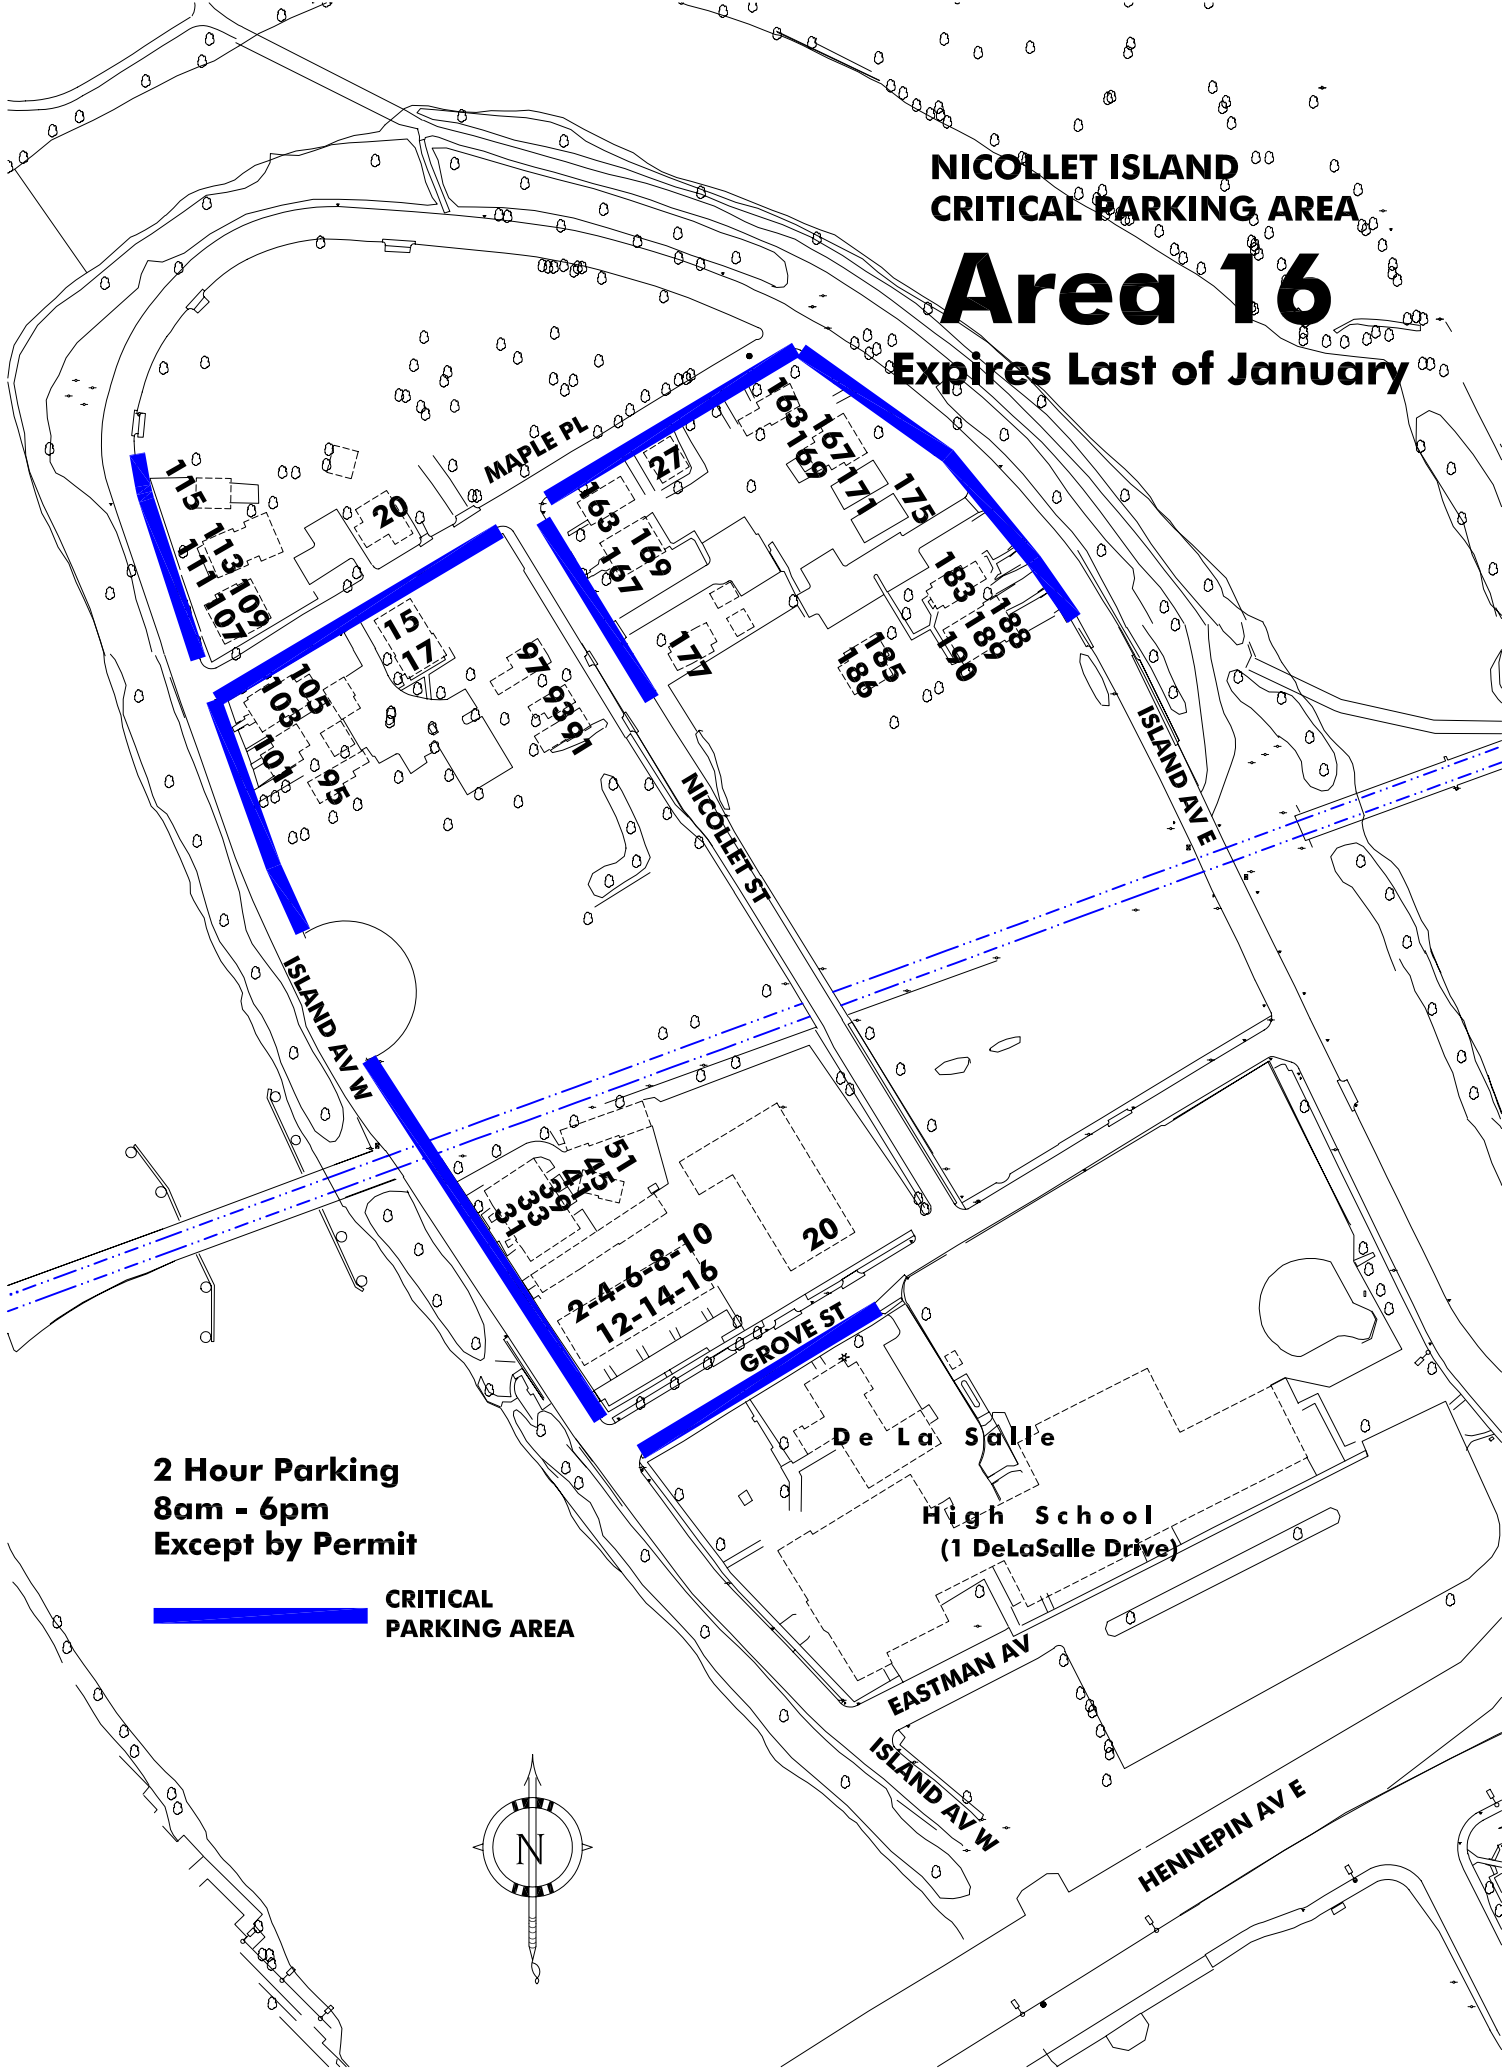

**NICOLLET ISLAND
CRITICAL PARKING AREA**

Area 16

Expires Last of January

**2 Hour Parking
8am - 6pm
Except by Permit**

**CRITICAL
PARKING AREA**