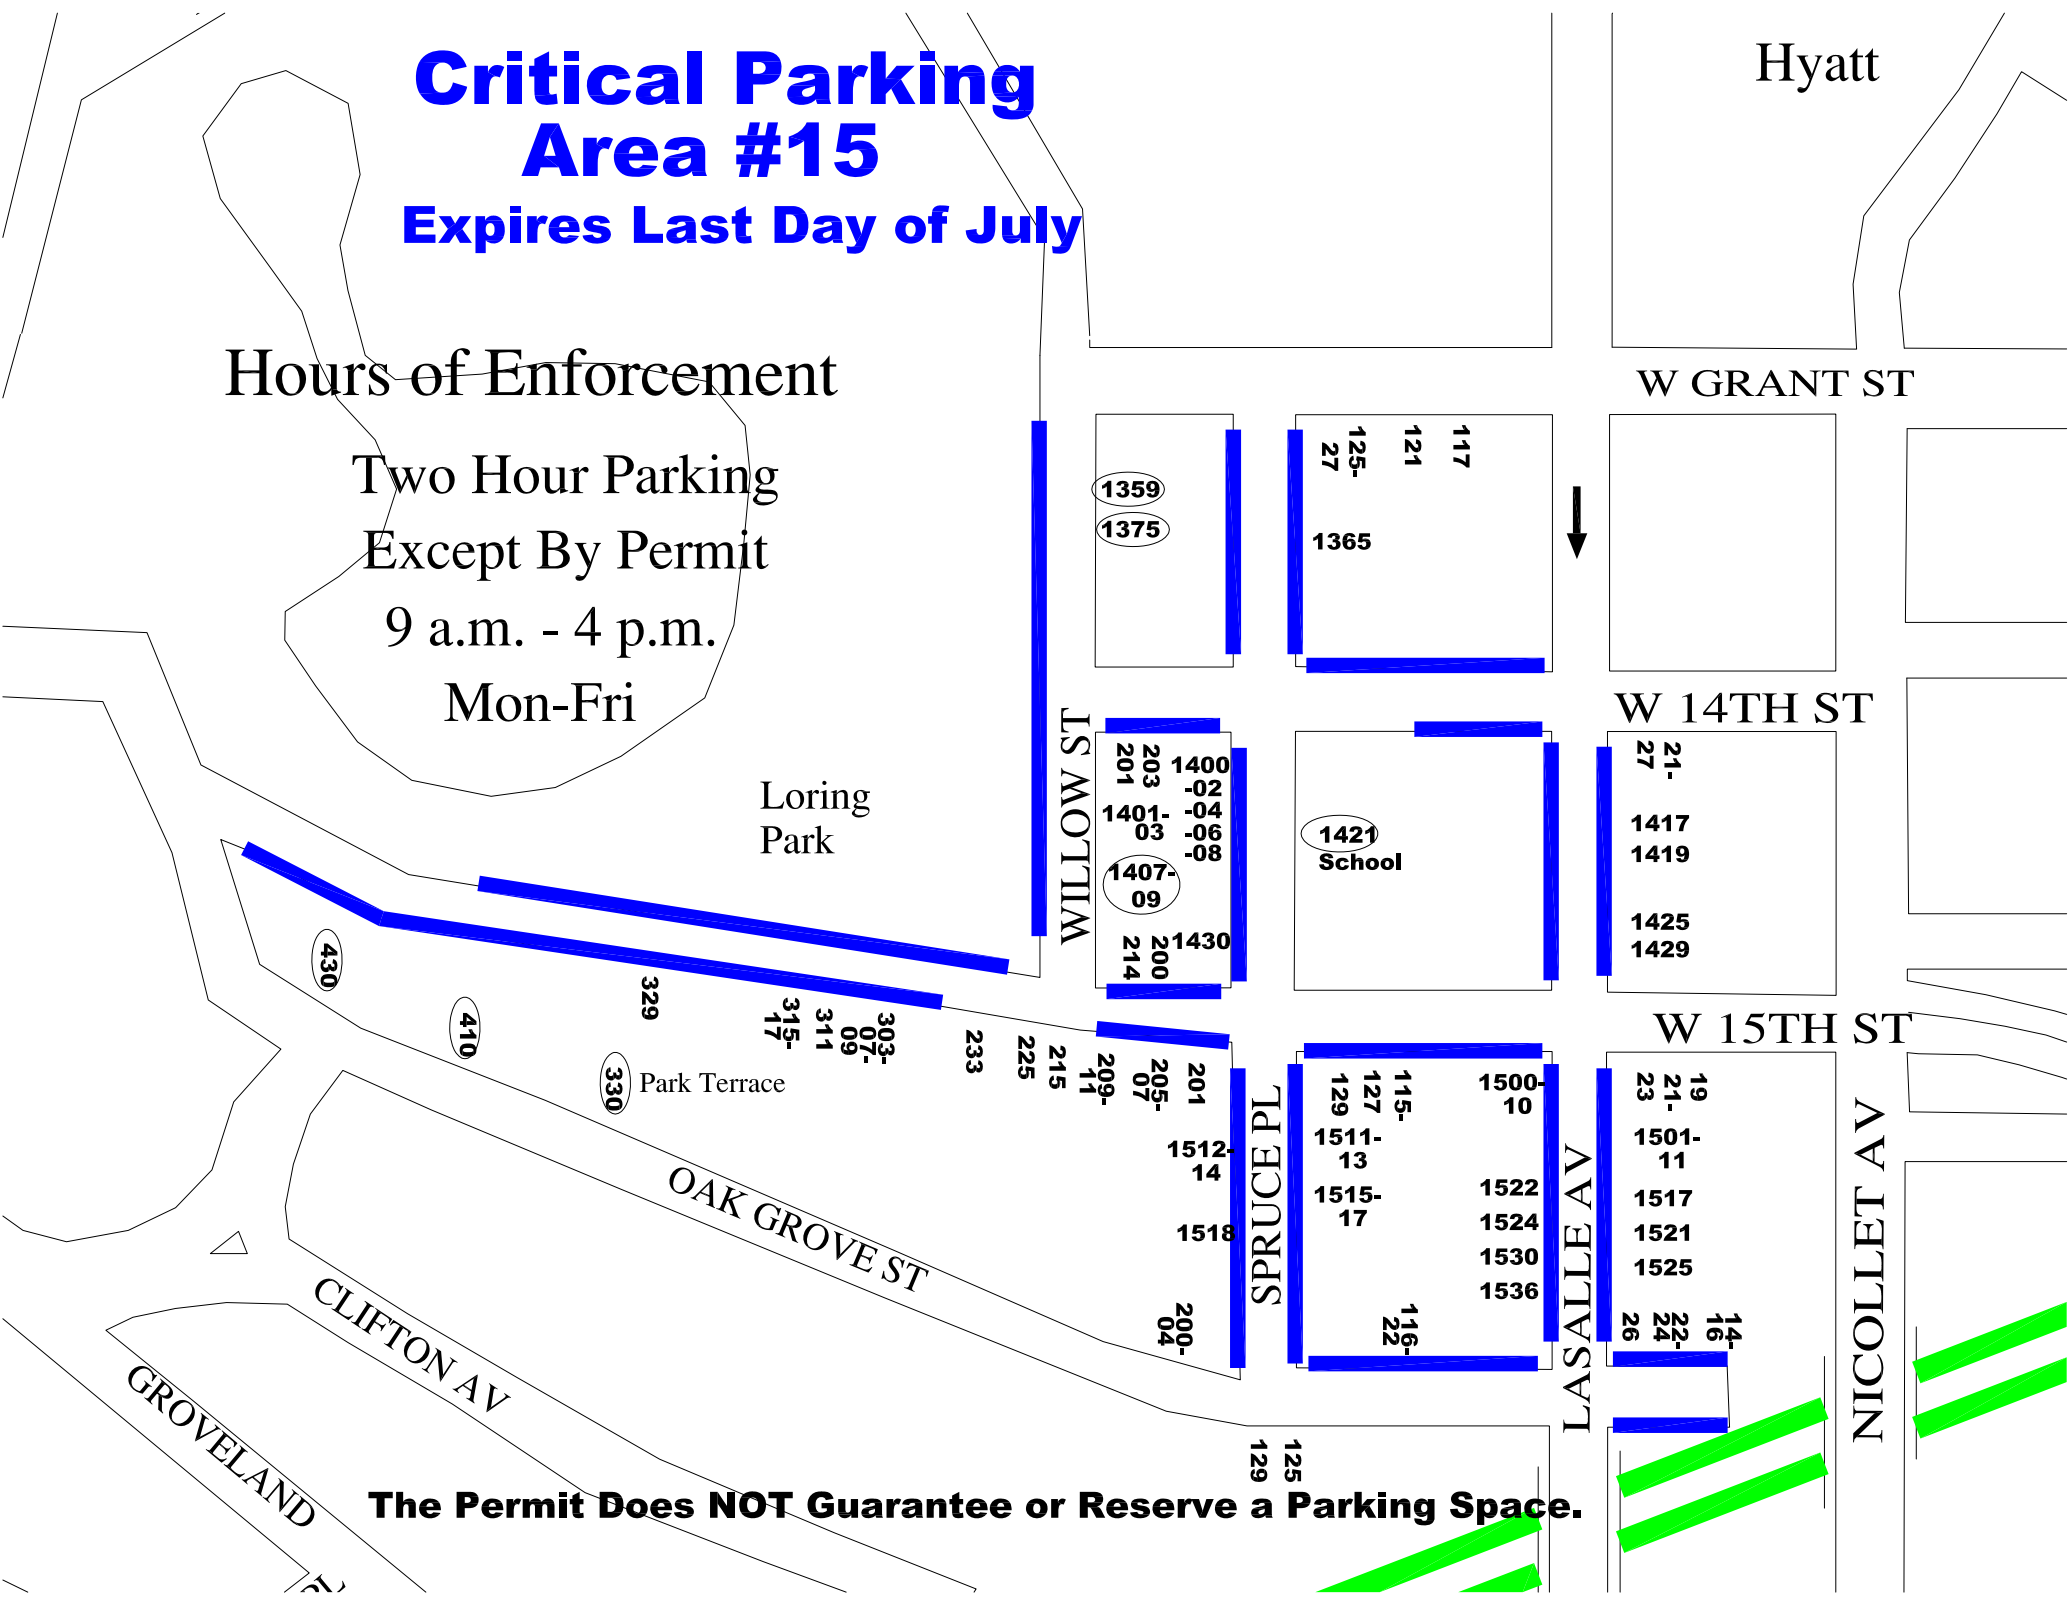

Critical Parking Area #15

Expires Last Day of July

Hours of Enforcement

Two Hour Parking
Except By Permit
9 a.m. - 4 p.m.
Mon-Fri

Hyatt

W GRANT ST

W 14TH ST

W 15TH ST

NICOLLET AV

WILLOW ST

SPRUCE PL

LASALLE AV

Loring Park

Park Terrace

CLIFTON AV

GROVELAND

OAK GROVE ST

The Permit Does NOT Guarantee or Reserve a Parking Space.

1359
1375
117
121
125-27
1365

1400
1401-03
1407-09
201
203
204
206
208
214
200
1430

1421 School

21-27
1417
1419
1425
1429

201
205-07
209-11
215
225
233
1512-14
1518
200-04

115-129
1500-10
1511-13
1515-17
116-22
1522
1524
1530
1536

19
21-23
1501-11
1517
1521
1525
14-16
22-24
26

430

410

330

329

315-17

311

303-09

233

225

215

209-11

205-07

201

1512-14

1518

200-04

1500-10

1511-13

1515-17

116-22

1522

1524

1530

1536

19

21-23

1501-11

1517

1521

1525

14-16

22-24

26