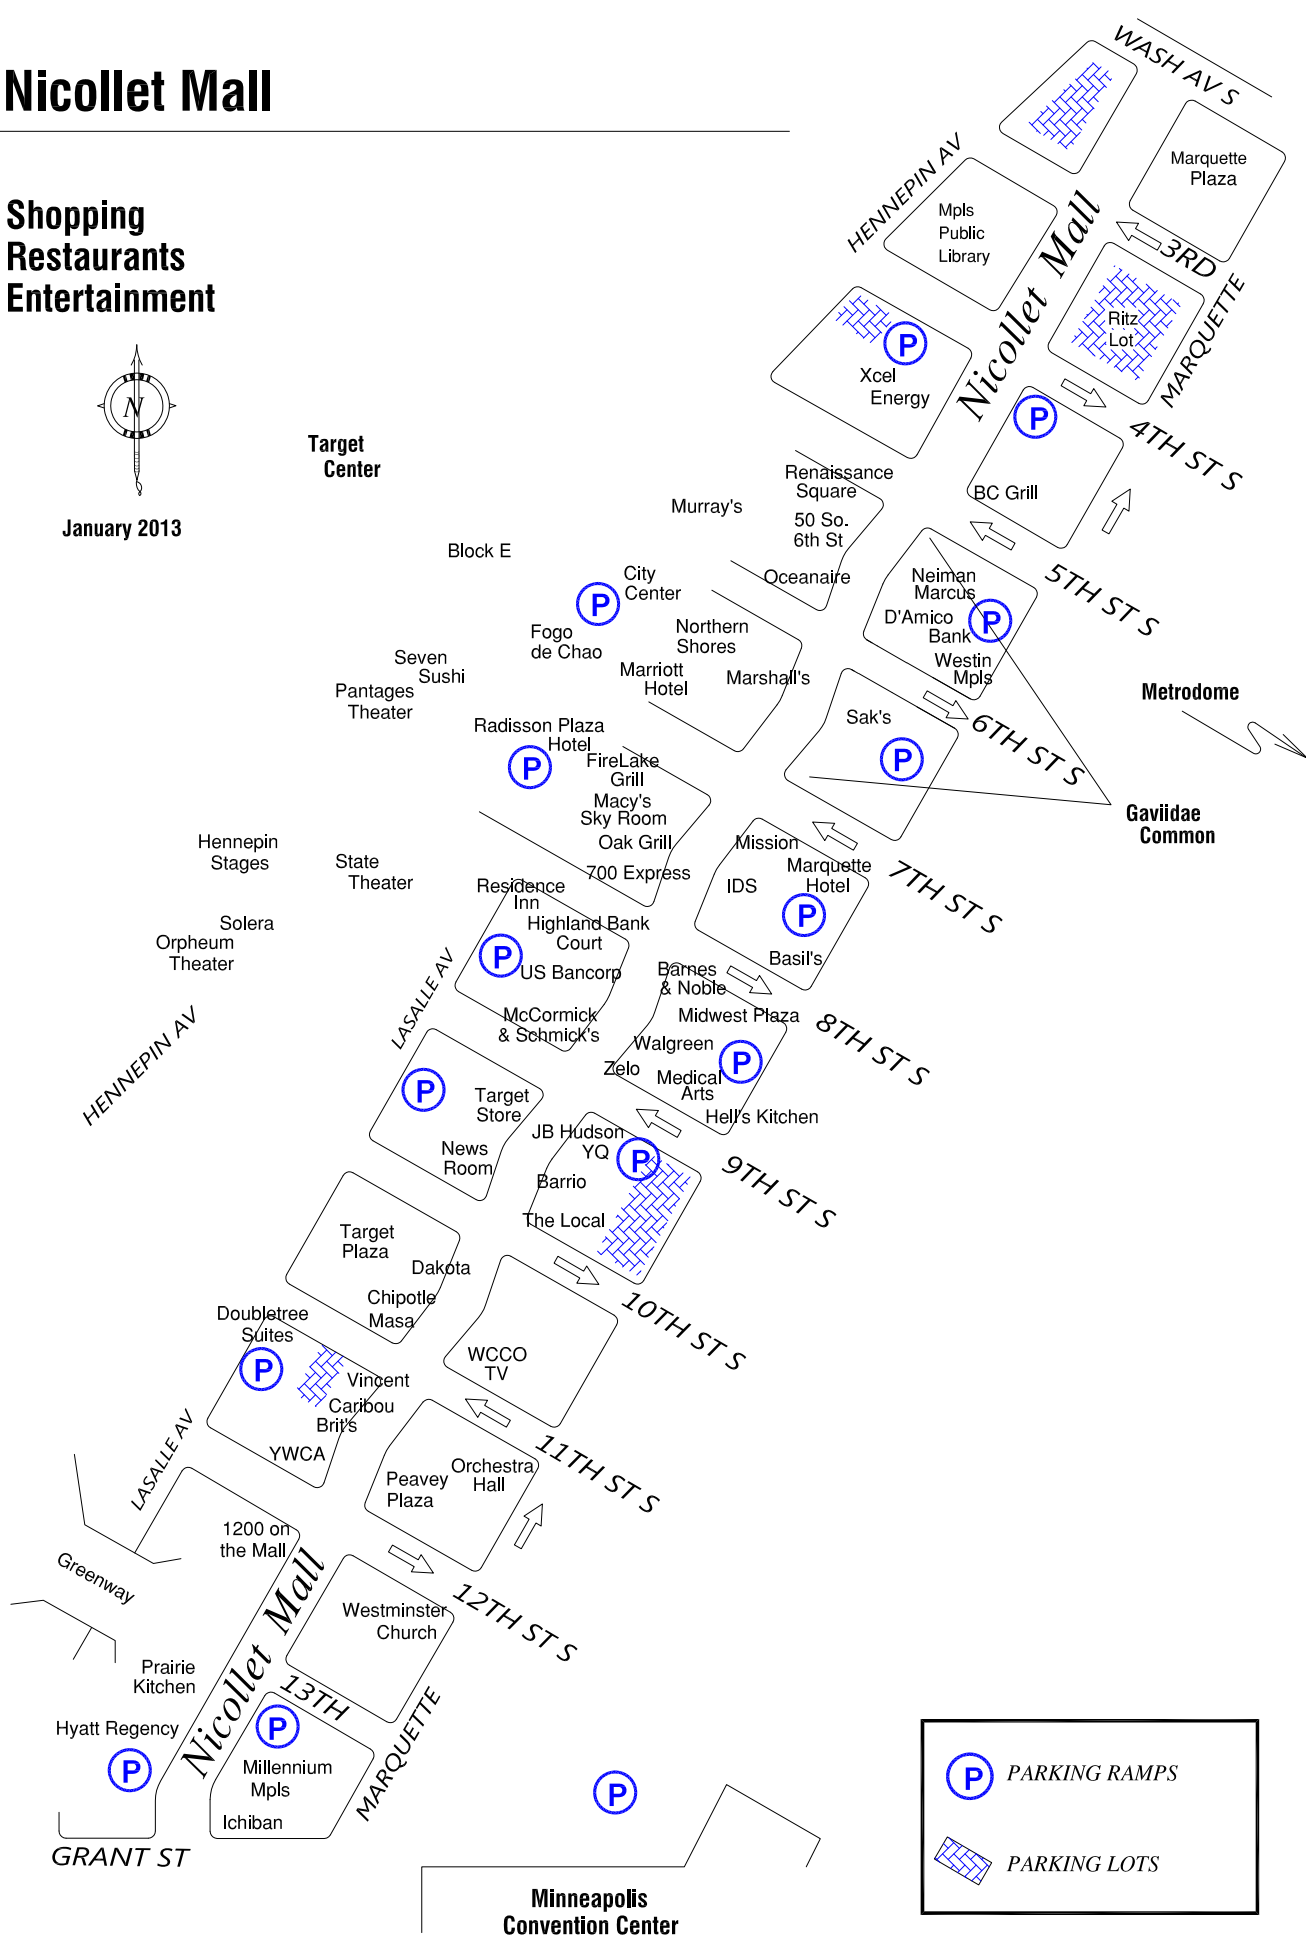

Nicollet Mall

Shopping
Restaurants
Entertainment

January 2013

Target Center

Metrodome

Gaviidae Common

Minneapolis Convention Center

 PARKING RAMPS

 PARKING LOTS

Loring Park
Sculpture Garden
Walker Art Center

Hyatt Regency

GRANT ST