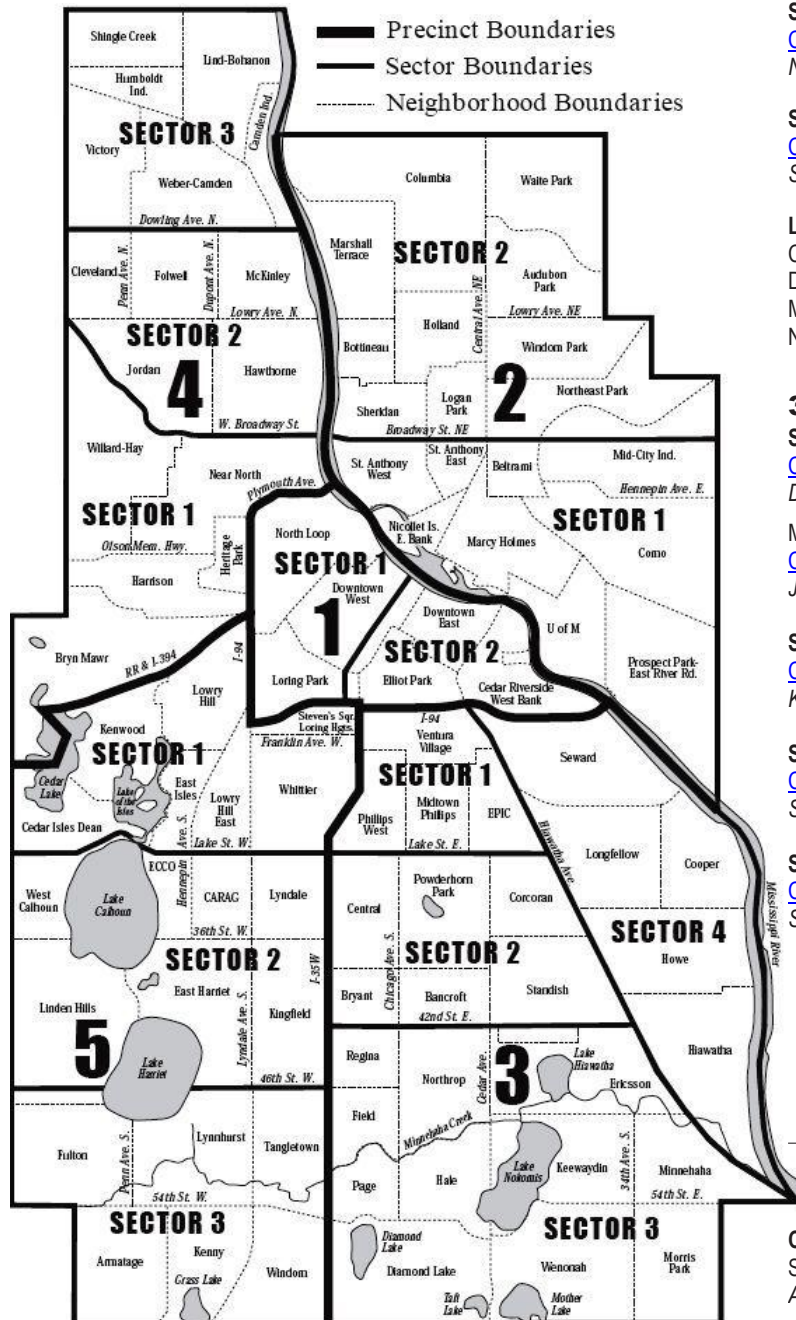

Effective March 15, 2014

4th PRECINCT

SECTOR 1

[CPS Rowena Holmes](#) – 612-673-2833
Rowena.Holmes@MinneapolisMN.gov

SECTOR 2

[CPS Rick Maas](#) – 612-673-3725
Richard.Maas@MinneapolisMN.gov

SECTOR 3

[CPS Tim Hammett](#) – 612-673-2866
Timothy.Hammett@MinneapolisMN.gov

Lieutenants: 612-673-5704

Community Response Team: [Lt. Mike Sauro](#)

Days: [Lt. Sean McGinty](#)

Mids: [Lt. Mike Friestleben](#)

Nights: [Lt. Troy Schoenberger](#)

5th PRECINCT

SECTOR 1 and

SECTOR 2 West Calhoun, ECCO, CARAG

[CPS Chelsea Adams](#) – 612-673-2819

Chelsea.Adams@MinneapolisMN.gov

SECTOR 2

Lyndale, King Field, East Harriet, Linden Hills and **SECTOR 3**

[CPS Jennifer Waisanen](#) – 612-673-5407

Jennifer.Waisanen@MinneapolisMN.gov

Patrol Lieutenants: 612-673-5705

Community Response Team: [Lt. Todd Gross](#)

Days: [Lt. Todd Gross](#)

Mids: [Lt. Melissa Chiodo](#)

Nights: [Lt. Connie Leaf](#)

1st PRECINCT

SECTOR 1 & 2 -

Downtown, Loring Park, North Loop, Elliot Park

[CPS Renee Allen](#) – 612-673-5163

Renee.Allen@MinneapolisMN.gov

SECTOR 2 - Cedar Riverside/West Bank

[CPS Ahmed Hassan](#) – 612-673-5164

Ahmed.Hassan@MinneapolisMN.gov

Cedar Riverside West Bank Safety Center
1601 S. 4th Street

[CPS Carla Nielson](#) – 612-333-9242

Carla.Nielson@MinneapolisMN.gov

Lieutenants: 612-673-5701

Community Response Team: [Lt. Don Harris](#)

Days: [Lt. Don Harris](#)

Mids: [Lt. Ray Witzman](#)

Nights: [Lt. Henry Halvorson](#)

2nd PRECINCT

SECTOR 1

[CPS Nick Juarez](#) – 612-673-2797
Nicholas.Juarez@MinneapolisMN.gov

SECTOR 2

[CPS Susan Bradshaw](#) – 612-673-2874
Susan.Bradshaw@MinneapolisMN.gov

Lieutenants: 612-673-5702

Community Response Team: [Lt. Bruce Jensen](#)

Days: [Lt. Bill Whiskey](#)

Mids: [Lt. Kevin Stoll](#)

Nights: [Lt. Kelvin Pulphus](#)

3rd PRECINCT

SECTOR 1

[CPS Don Greeley](#) – 612-673-3482

Donald.Greeley@MinneapolisMN.gov

Midtown Safety Center - 2949 Chicago Av. S.

[CPS John Baumann](#) – 612-825-6138

John.Baumann@MinneapolisMN.gov

SECTOR 2

[CPS Karen Notsch](#) – 612-673-2856

Karen.Notsch@MinneapolisMN.gov

SECTOR 3

[CPS Sue Roethle](#) – 612-673-2839

Sue.Roethle@MinneapolisMN.gov

SECTOR 4

[CPS Shun Tillman](#) – 612-673-2846

Shun.Tillman@MinneapolisMN.gov

Lieutenants: 612-673-5703

Community Response Team: [Lt. Dan May](#)

Days: [Lt. Mike Taylor](#)

Mids: [Lt. Dan May](#)

Nights: [Lt. Kim Lund](#)

CULTURAL OUTREACH

Somali: [CPS Ahmed Hassan](#) – 612-673-5164

Ahmed.Hassan@MinneapolisMN.gov

Spanish: [CPS John Reed](#) – 612-673-5579

John.Reed@MinneapolisMN.gov

Police Calls for Service Reports:

311 or 612-673-3000 outside Minneapolis

Dispute with a neighbor:

[Conflict Resolution Center](#)

612-822-9883

[Click here for the most recent version of this map:](#)

<http://www.minneapolismn.gov/police/crimealert/outreach_docs_safe-staff-map>

Crime Prevention Questions

<http://www.MinneapolisMN.gov/police/crimeprevention/>

Crime.Prevention@MinneapolisMN.gov

Sign up for Crime Alerts from the MPD

<http://www.minneapolismn.gov/police/crimealert/police_crimealert_signup>