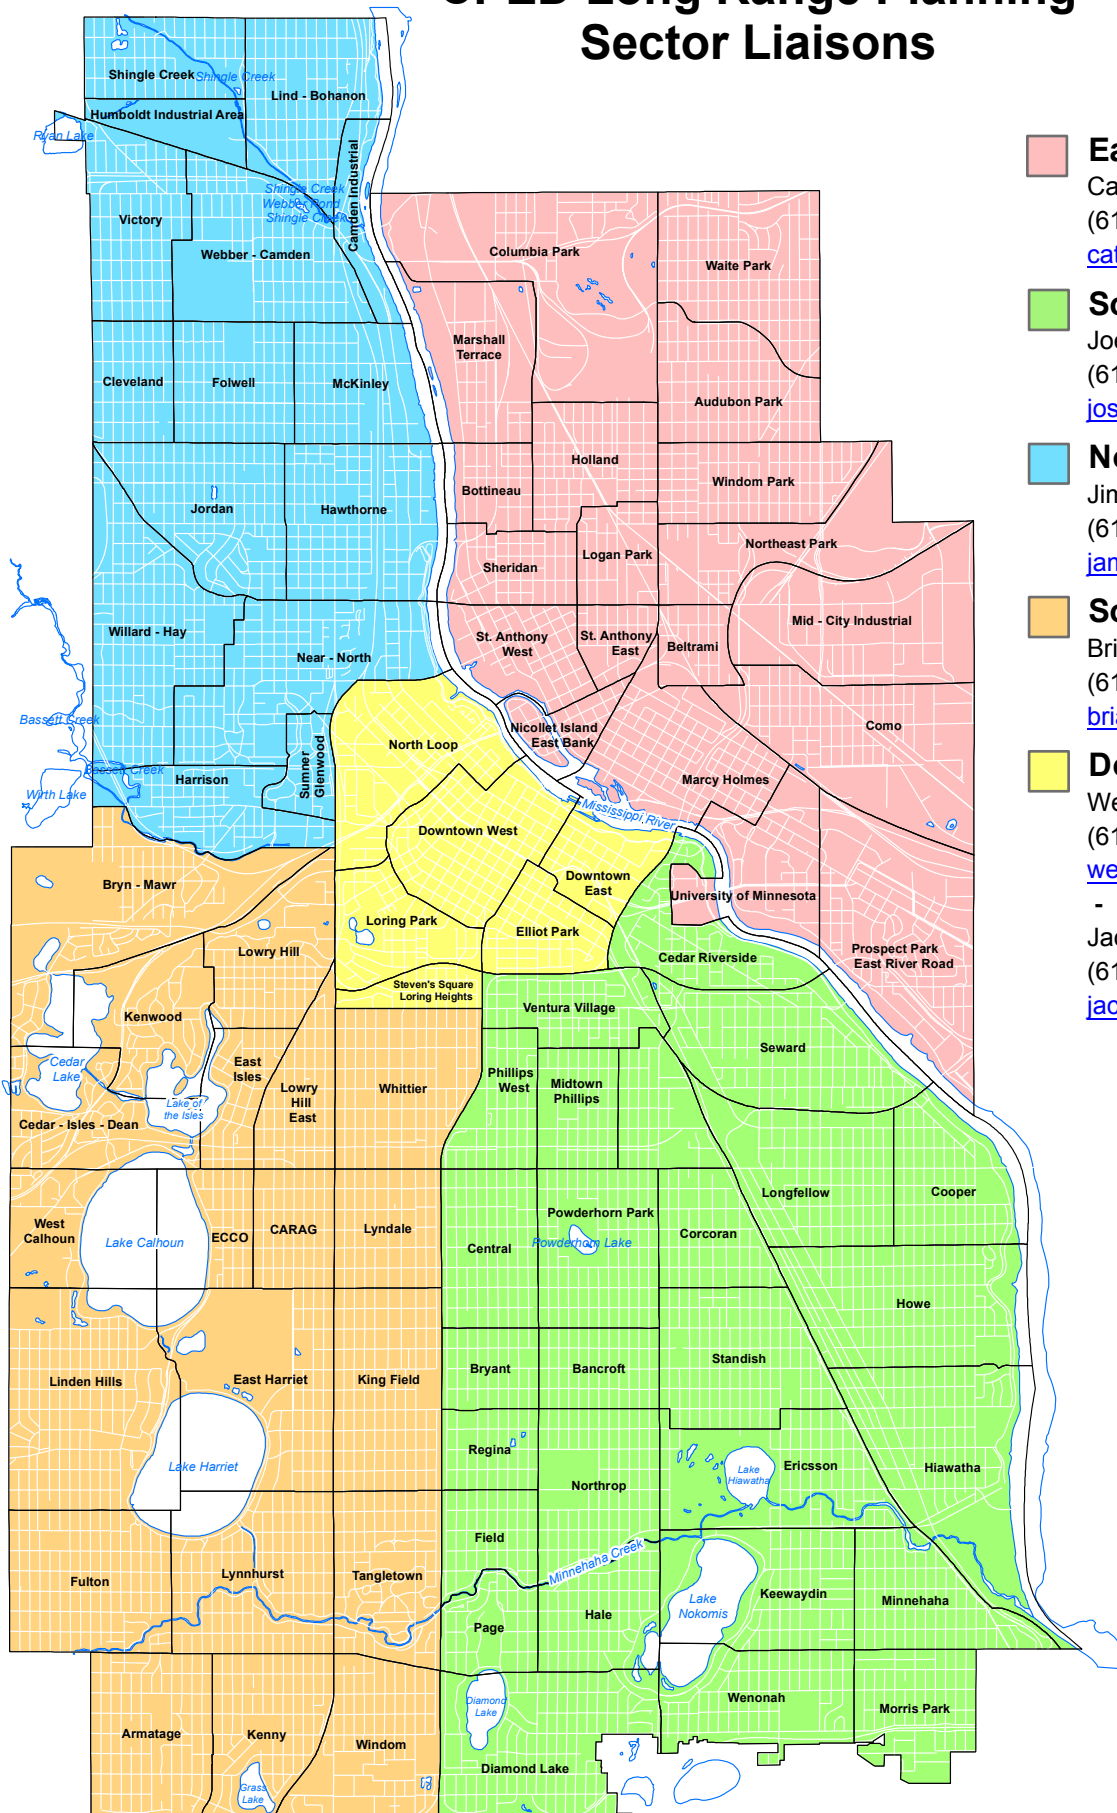

City of Minneapolis

CPED Long Range Planning Sector Liaisons

- East**
 Catherine Sandlund
 (612) 673-5058
catherine.sandlund@minneapolismn.gov

- South**
 Joe Bernard
 (612) 673-2422
joseph.bernard@minneapolismn.gov