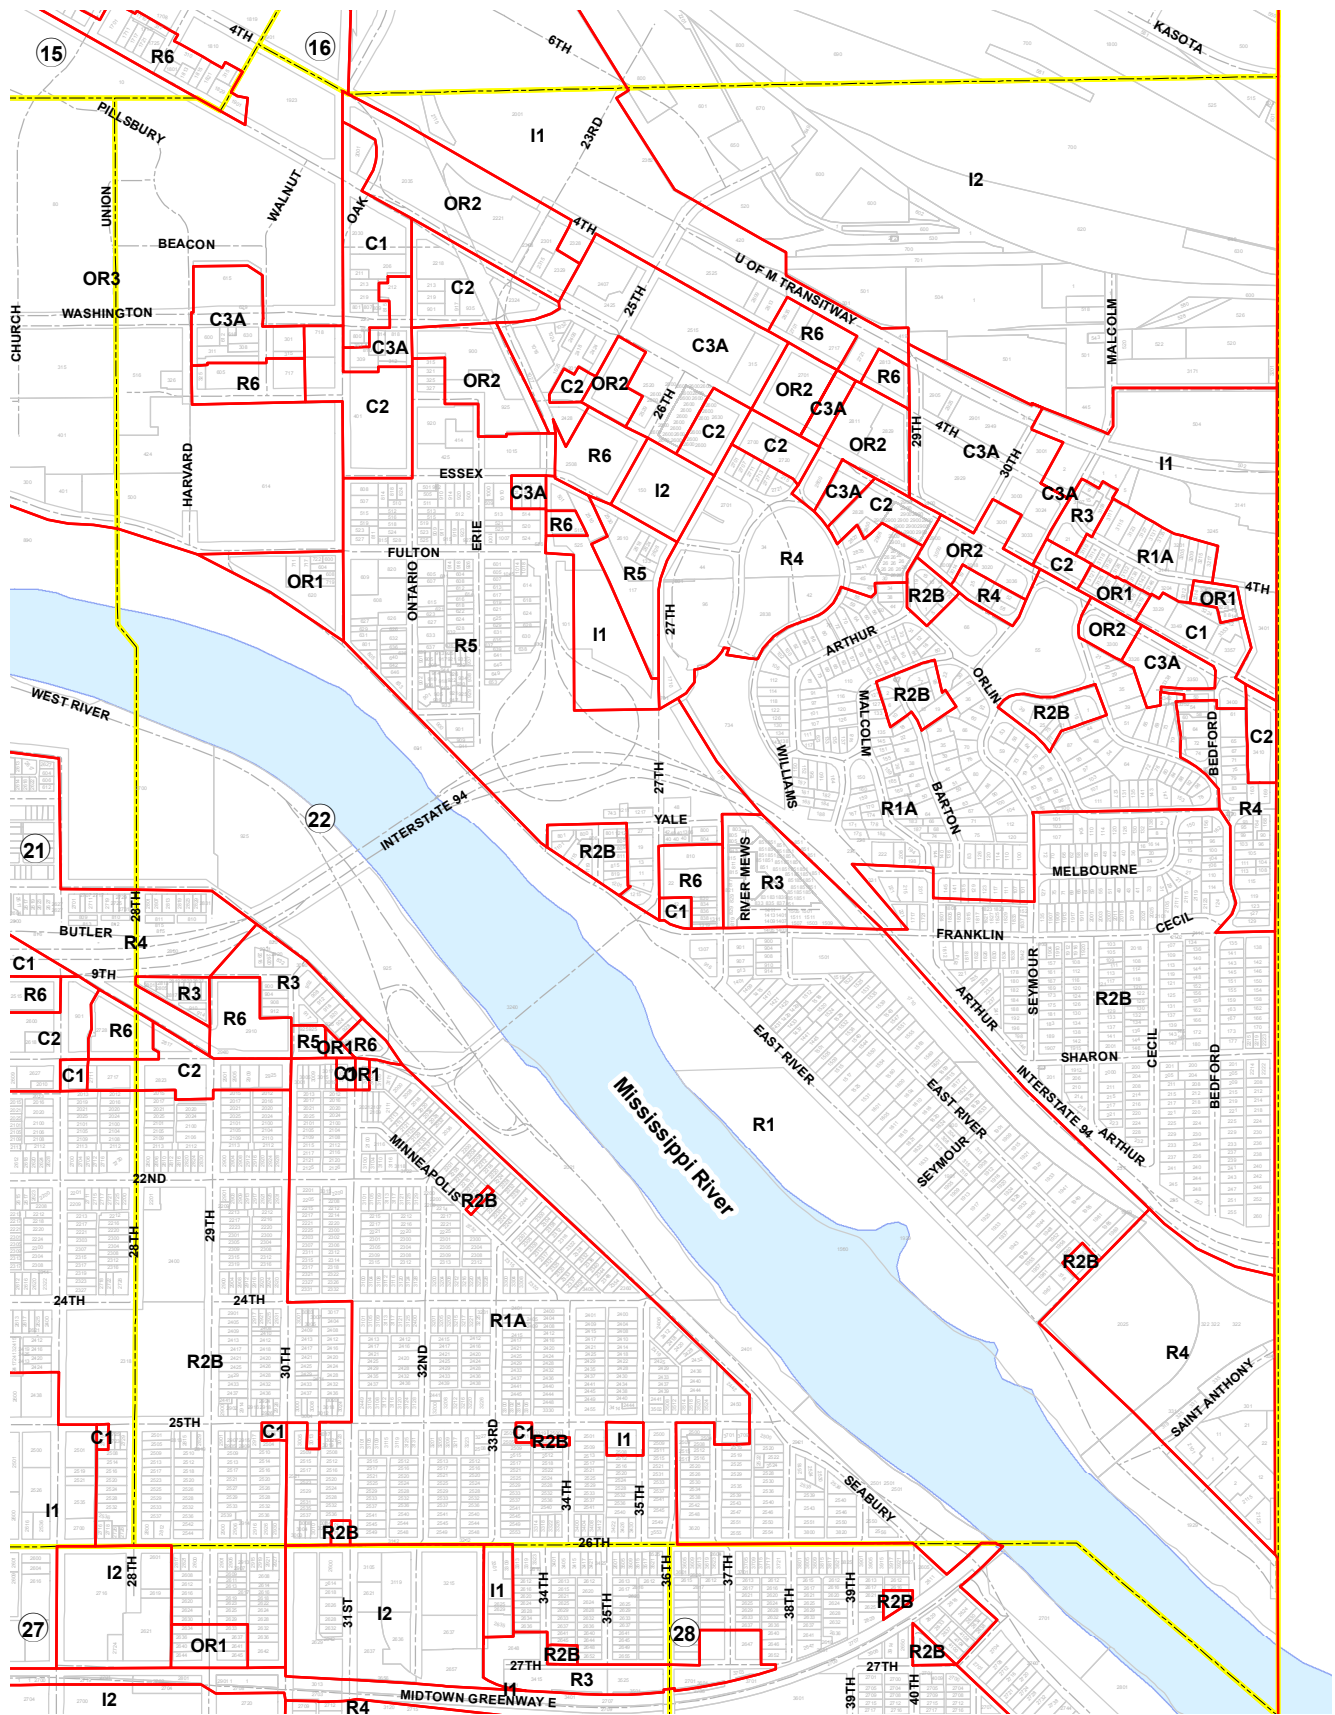

PRIMARY ZONING DISTRICTS

- RESIDENCE DISTRICTS**
LOW DENSITY
 R1
 R1A
 R2
 R2B
MEDIUM DENSITY DISTRICTS
 R3
 R4
HIGH DENSITY DISTRICTS
 R5
 R6

- OFFICE RESIDENCE DISTRICTS**
 OR1
 OR2
 OR3
COMMERCIAL DISTRICTS
 C1
 C2
 C3A
 C4

- DOWNTOWN DISTRICTS**
 B4
 B4C
 B4S
INDUSTRIAL DISTRICTS
 I1
 I2
 I3

12 PLATE NUMBER

Last Amended : August 17, 2018

Primary Zoning Plate Boundaries

MINNEAPOLIS ZONING PLATE 22