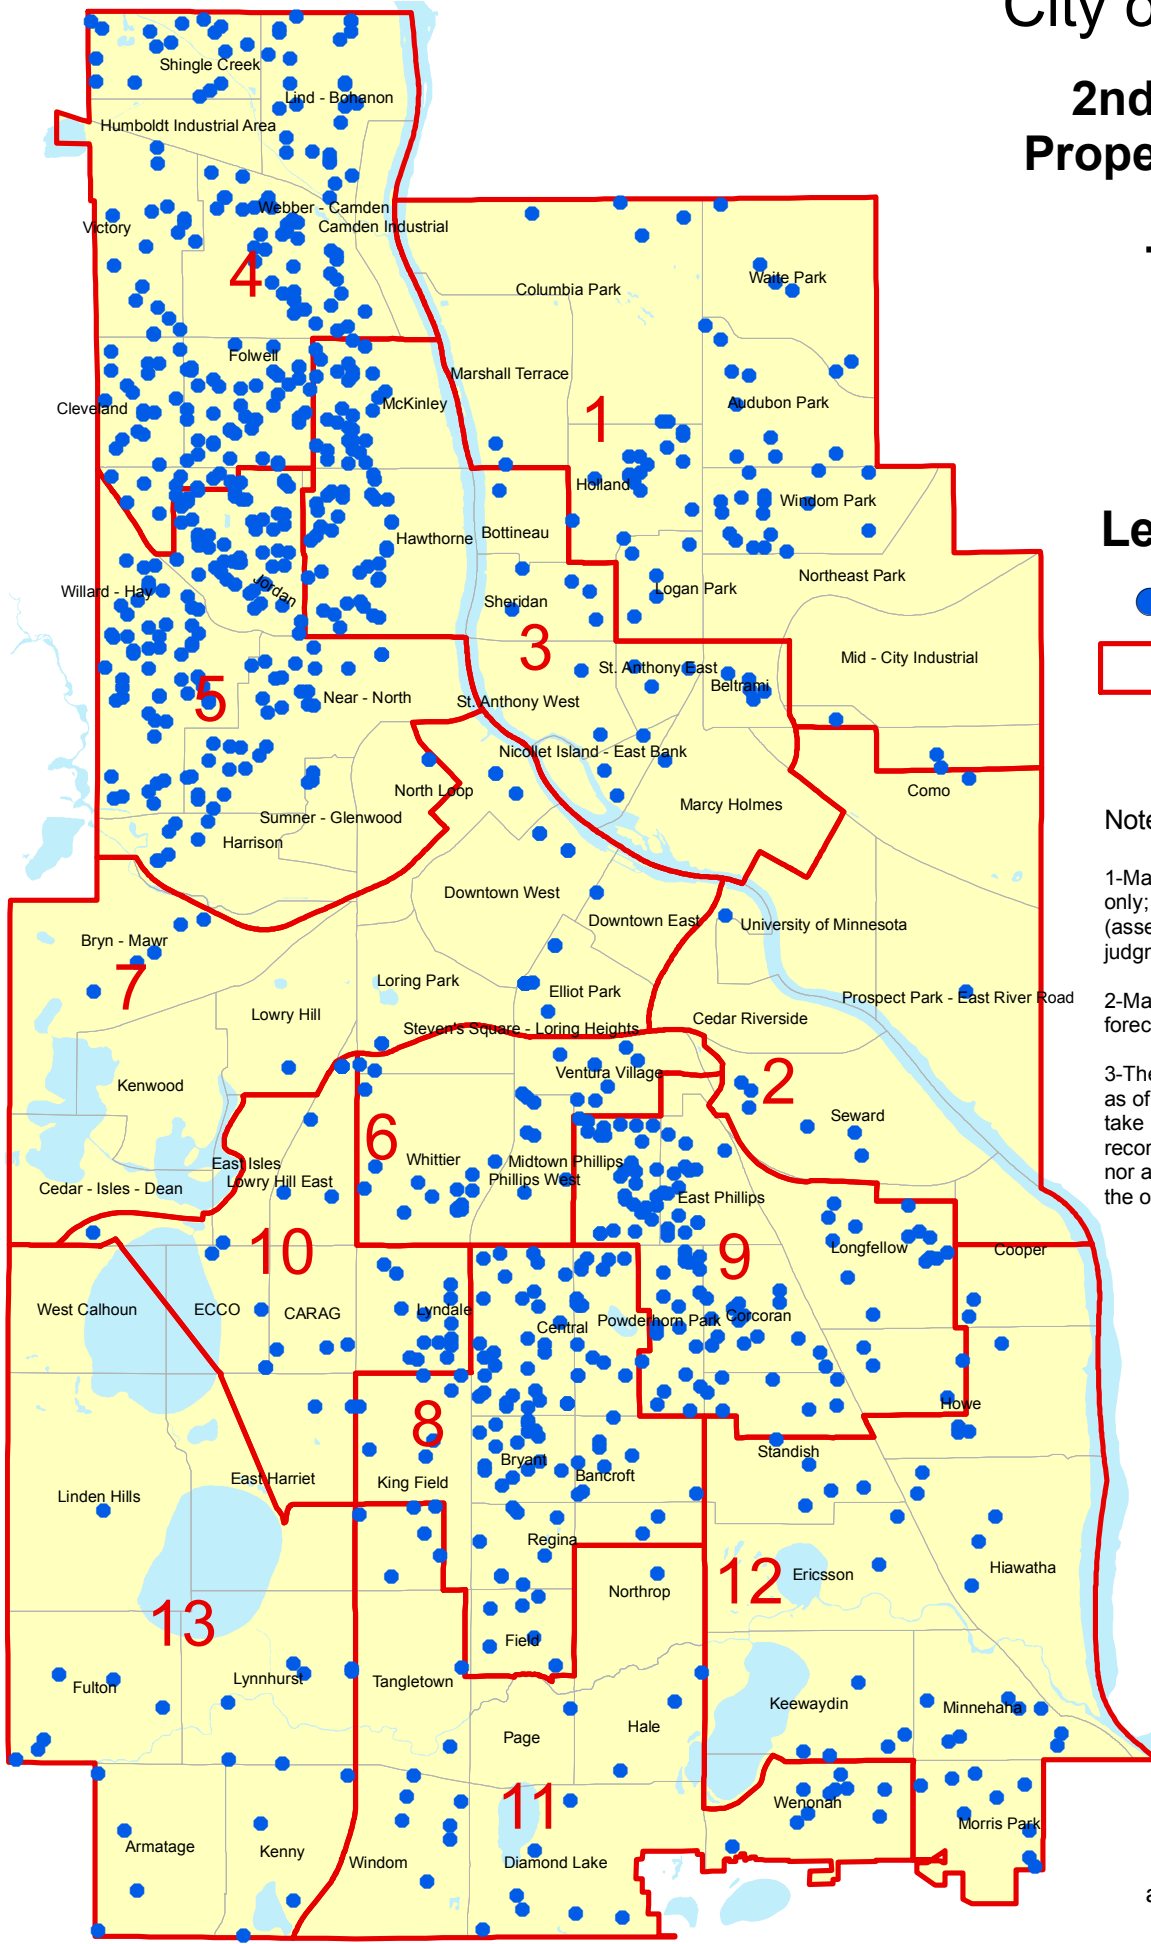

City of Minneapolis

2nd quarter 2008 Properties foreclosed by Ward Total = 870

Legend

- Properties foreclosed
- Ward

Notes:

- 1-Map reports mortgage foreclosures only; other foreclosure categories (assessments, associations, executions, judgments) not included.
- 2-Map reports the number of properties foreclosed rather than foreclosure sales.
- 3-The map displays foreclosures reported as of January 10, 2009, and does not take into account back-dated foreclosures recorded after the data was retrieved, nor any properties later redeemed by the owner within the 6 month redemption period.

Minneapolis
City of Lakes
Community Planning &
Economic Development

Source: Community Planning
and Economic Development Research
with data from Hennepin County.
Jan.23, 2009