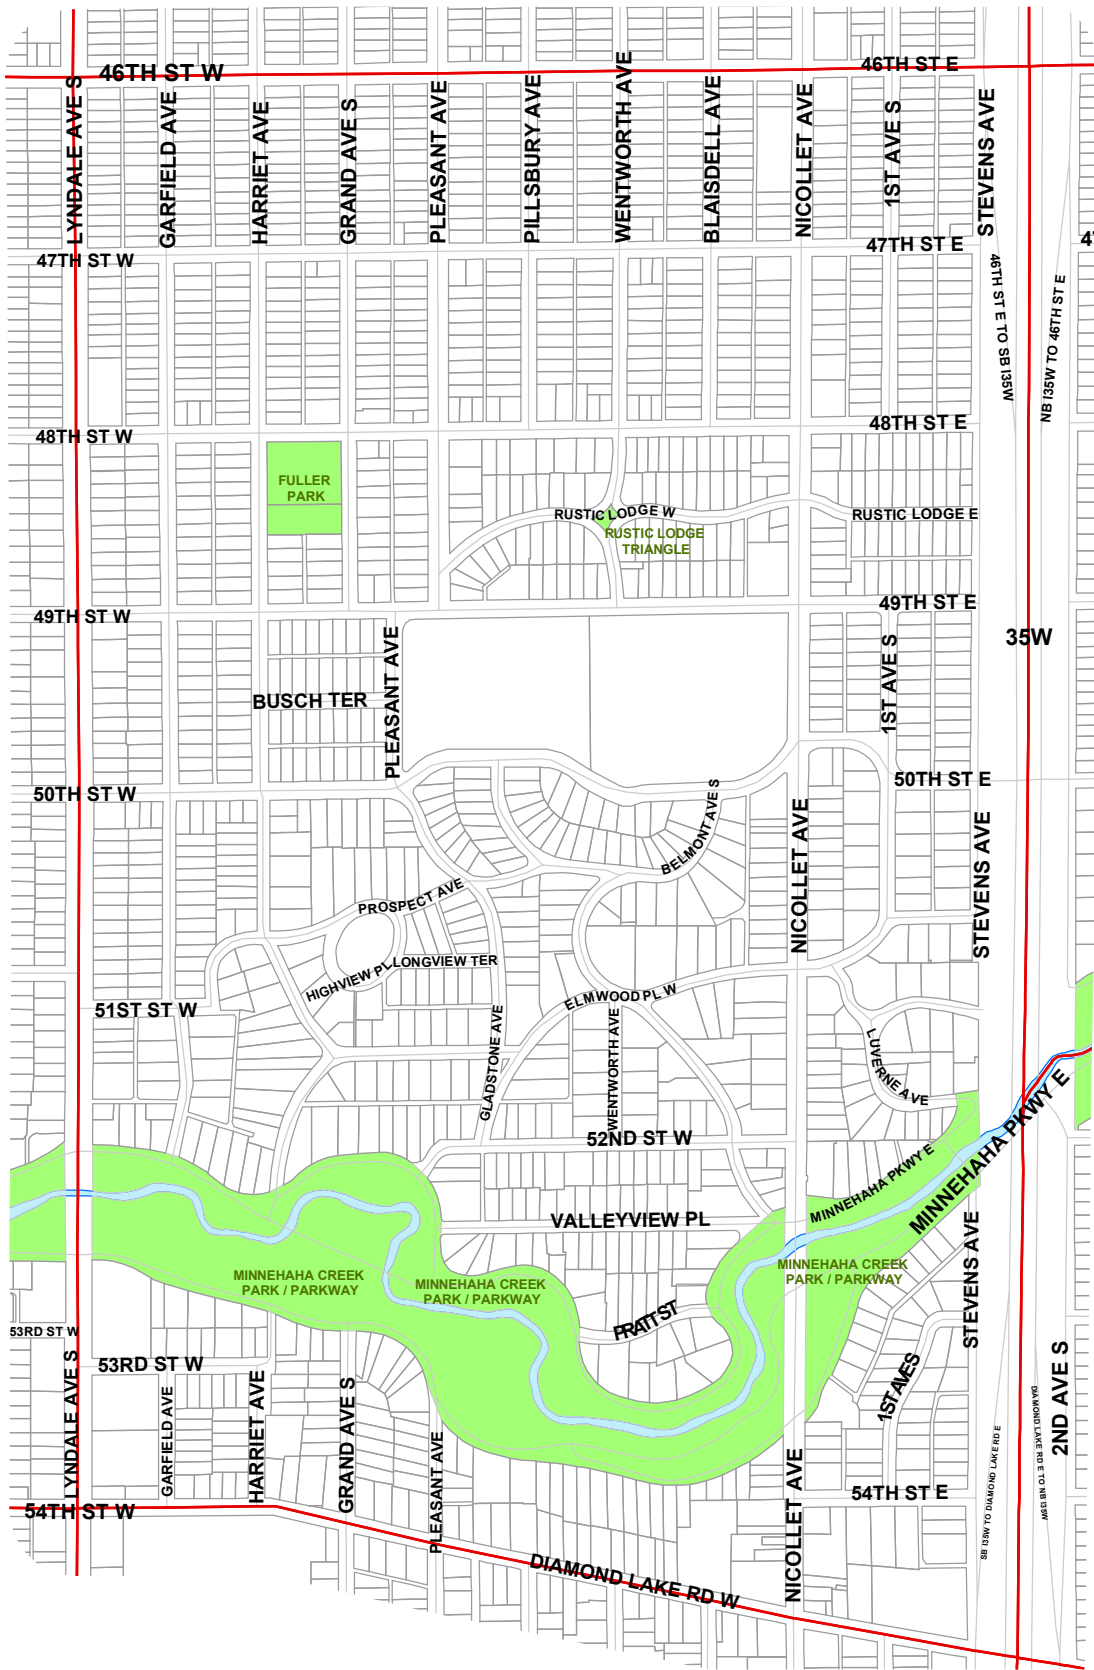

Tangletown Base Map

Source: Minneapolis GIS Files
 Data as of August 2006
 Scale: 1:8,500
 August 2006

Legend	
	Neighborhood
	Parcel
	Park
	Water