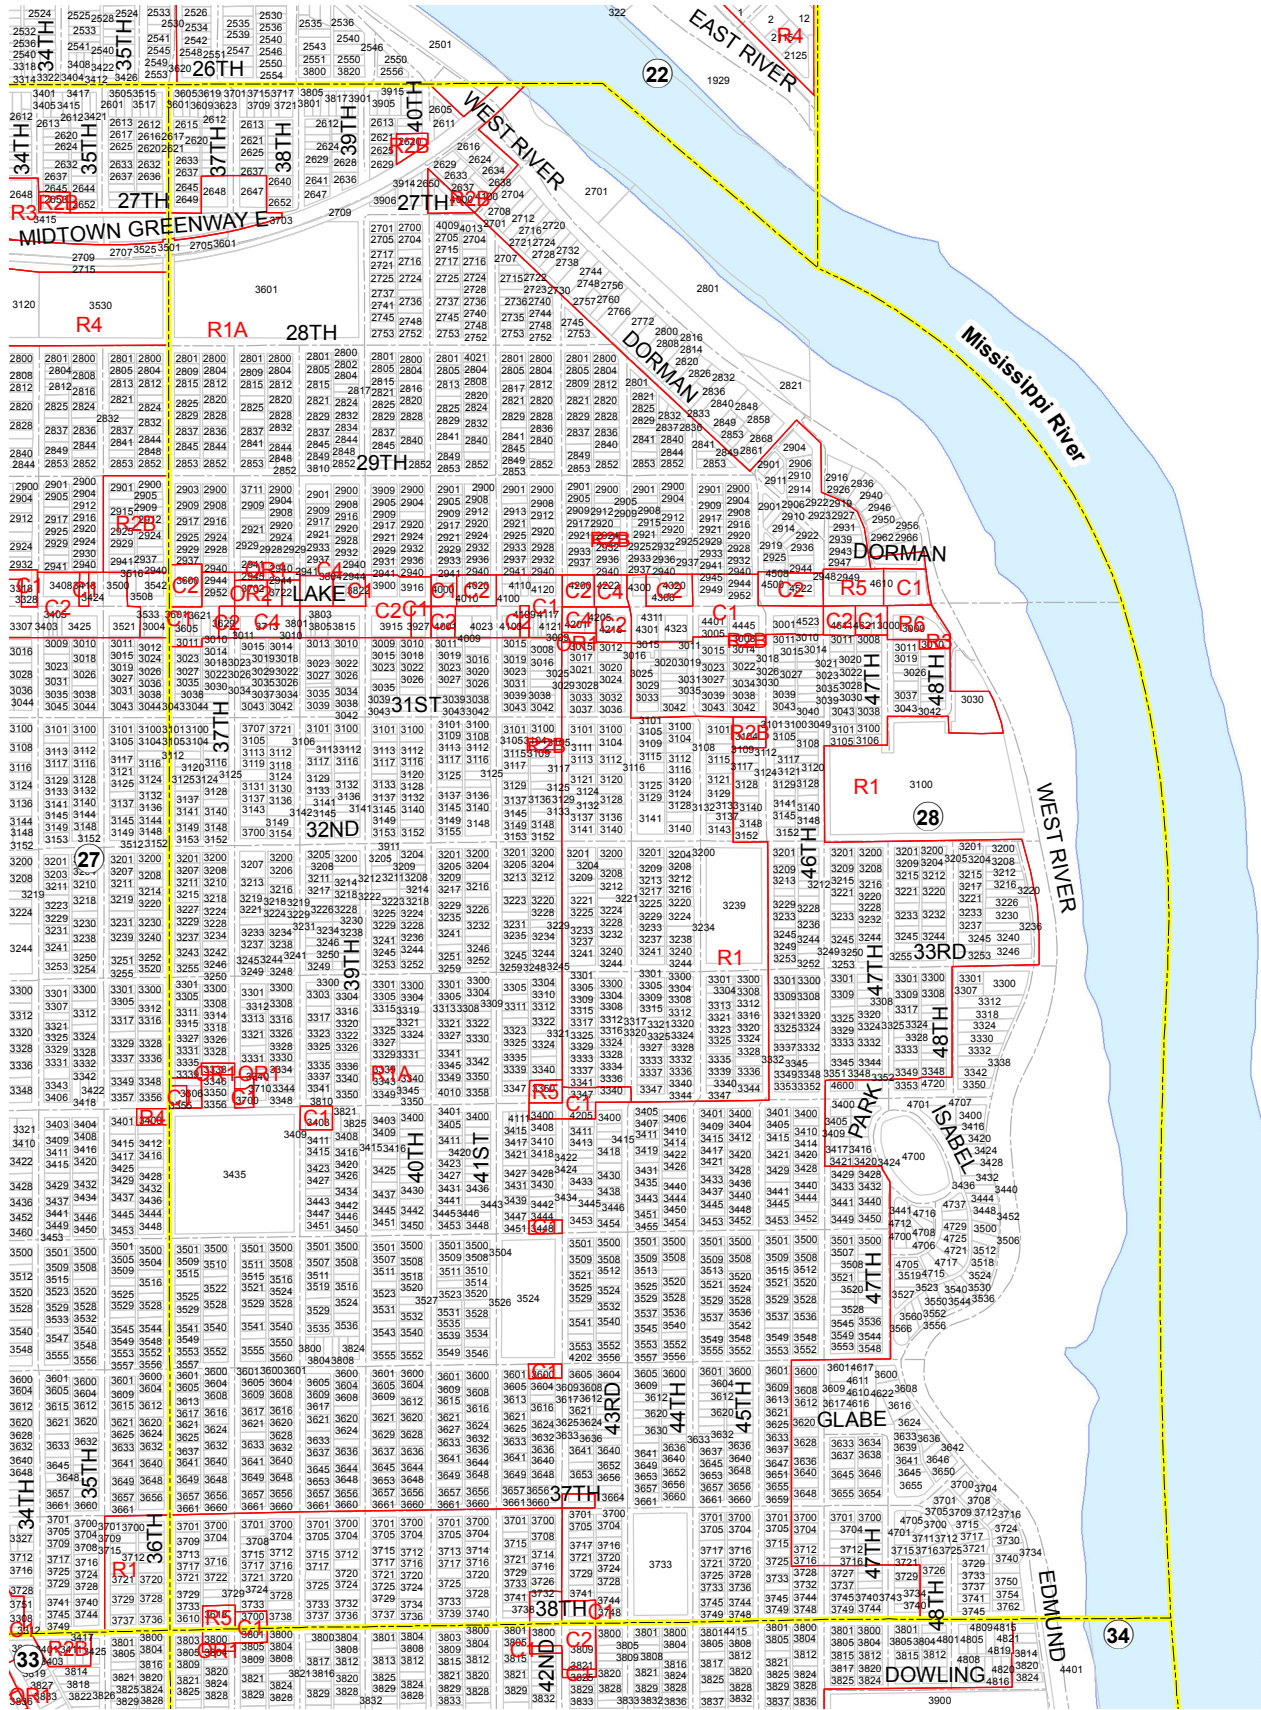

PRIMARY ZONING DISTRICTS

- RESIDENCE DISTRICTS**
 LOW DENSITY
 R1
 R2
 R3
 R4
 R5
 R6

- OFFICE RESIDENCE DISTRICTS**
 OR1
 OR2
 OR3
- COMMERCIAL DISTRICTS**
 C1
 C2
 C3
 C4

- DOWNTOWN DISTRICTS**
 B4
 B4C
 B4S
- INDUSTRIAL DISTRICTS**
 I2
 I3

Primary Zoning Plate Boundaries

12 PLATE NUMBER

Last Amended : August 16, 2013

MINNEAPOLIS ZONING PLATE 28