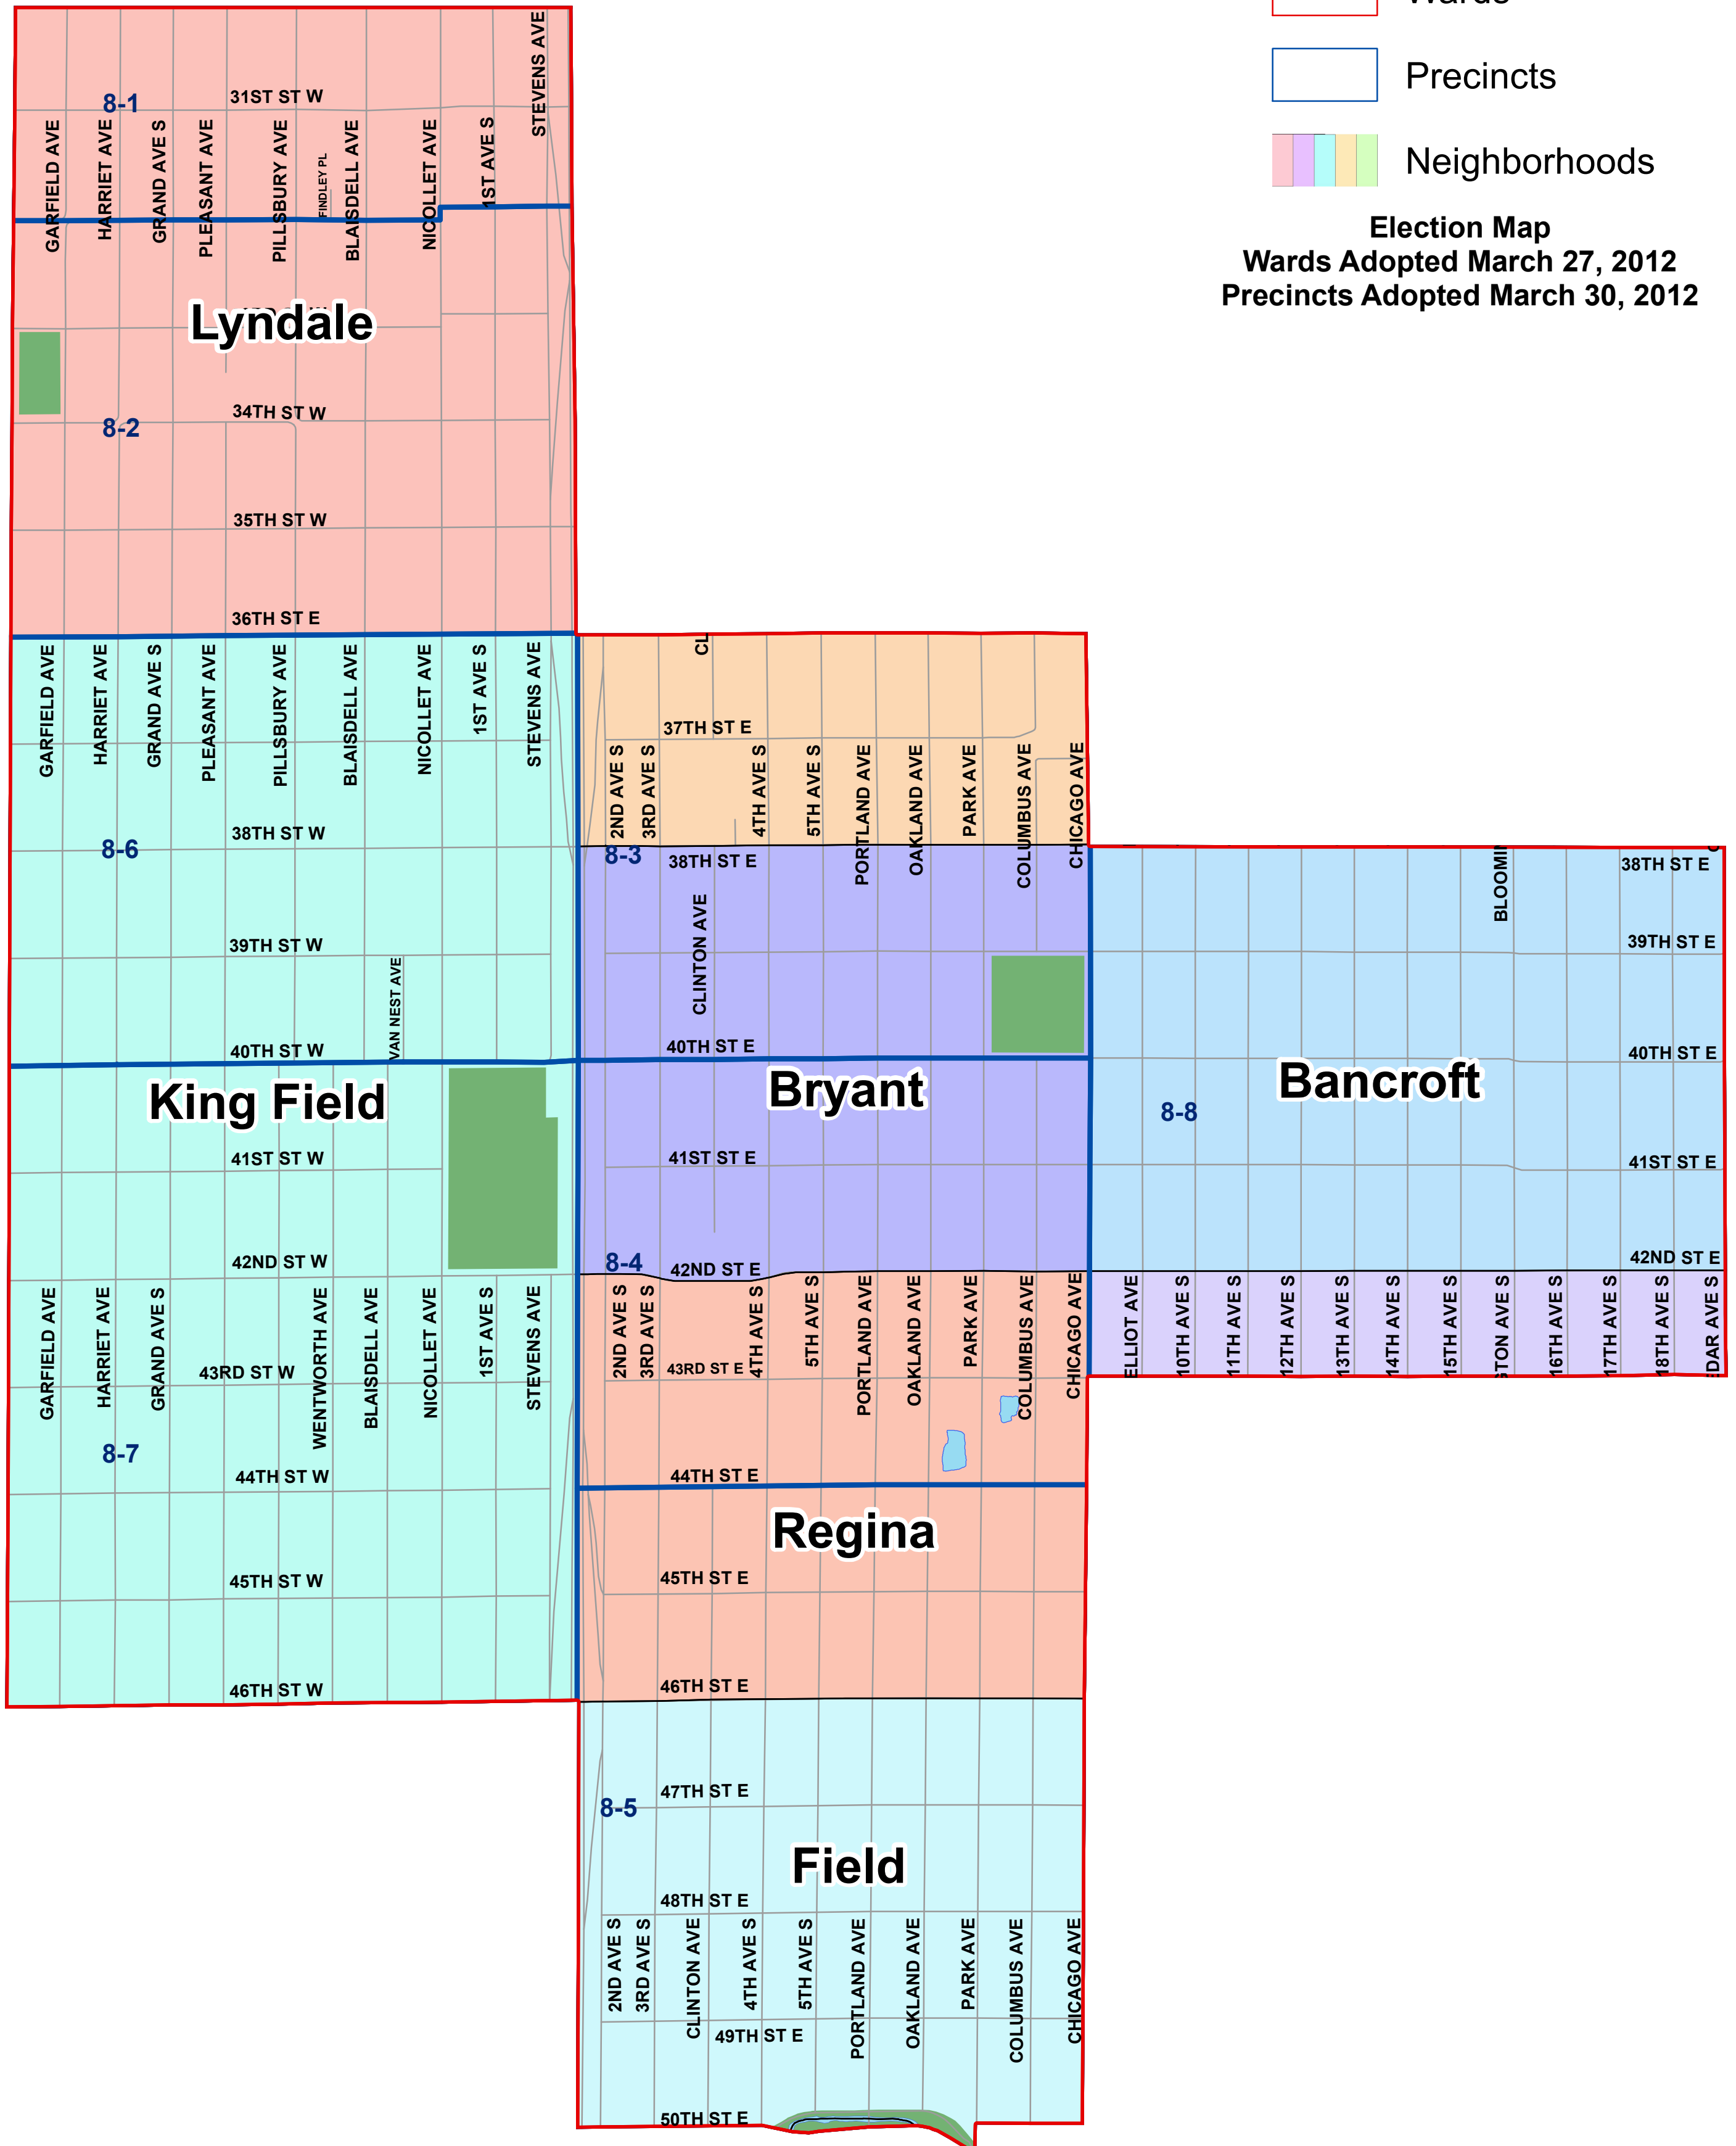

City of Minneapolis

- Wards
- Precincts
- Neighborhoods

Election Map
Wards Adopted March 27, 2012
Precincts Adopted March 30, 2012

Ward 8 Precints and Neighborhoods