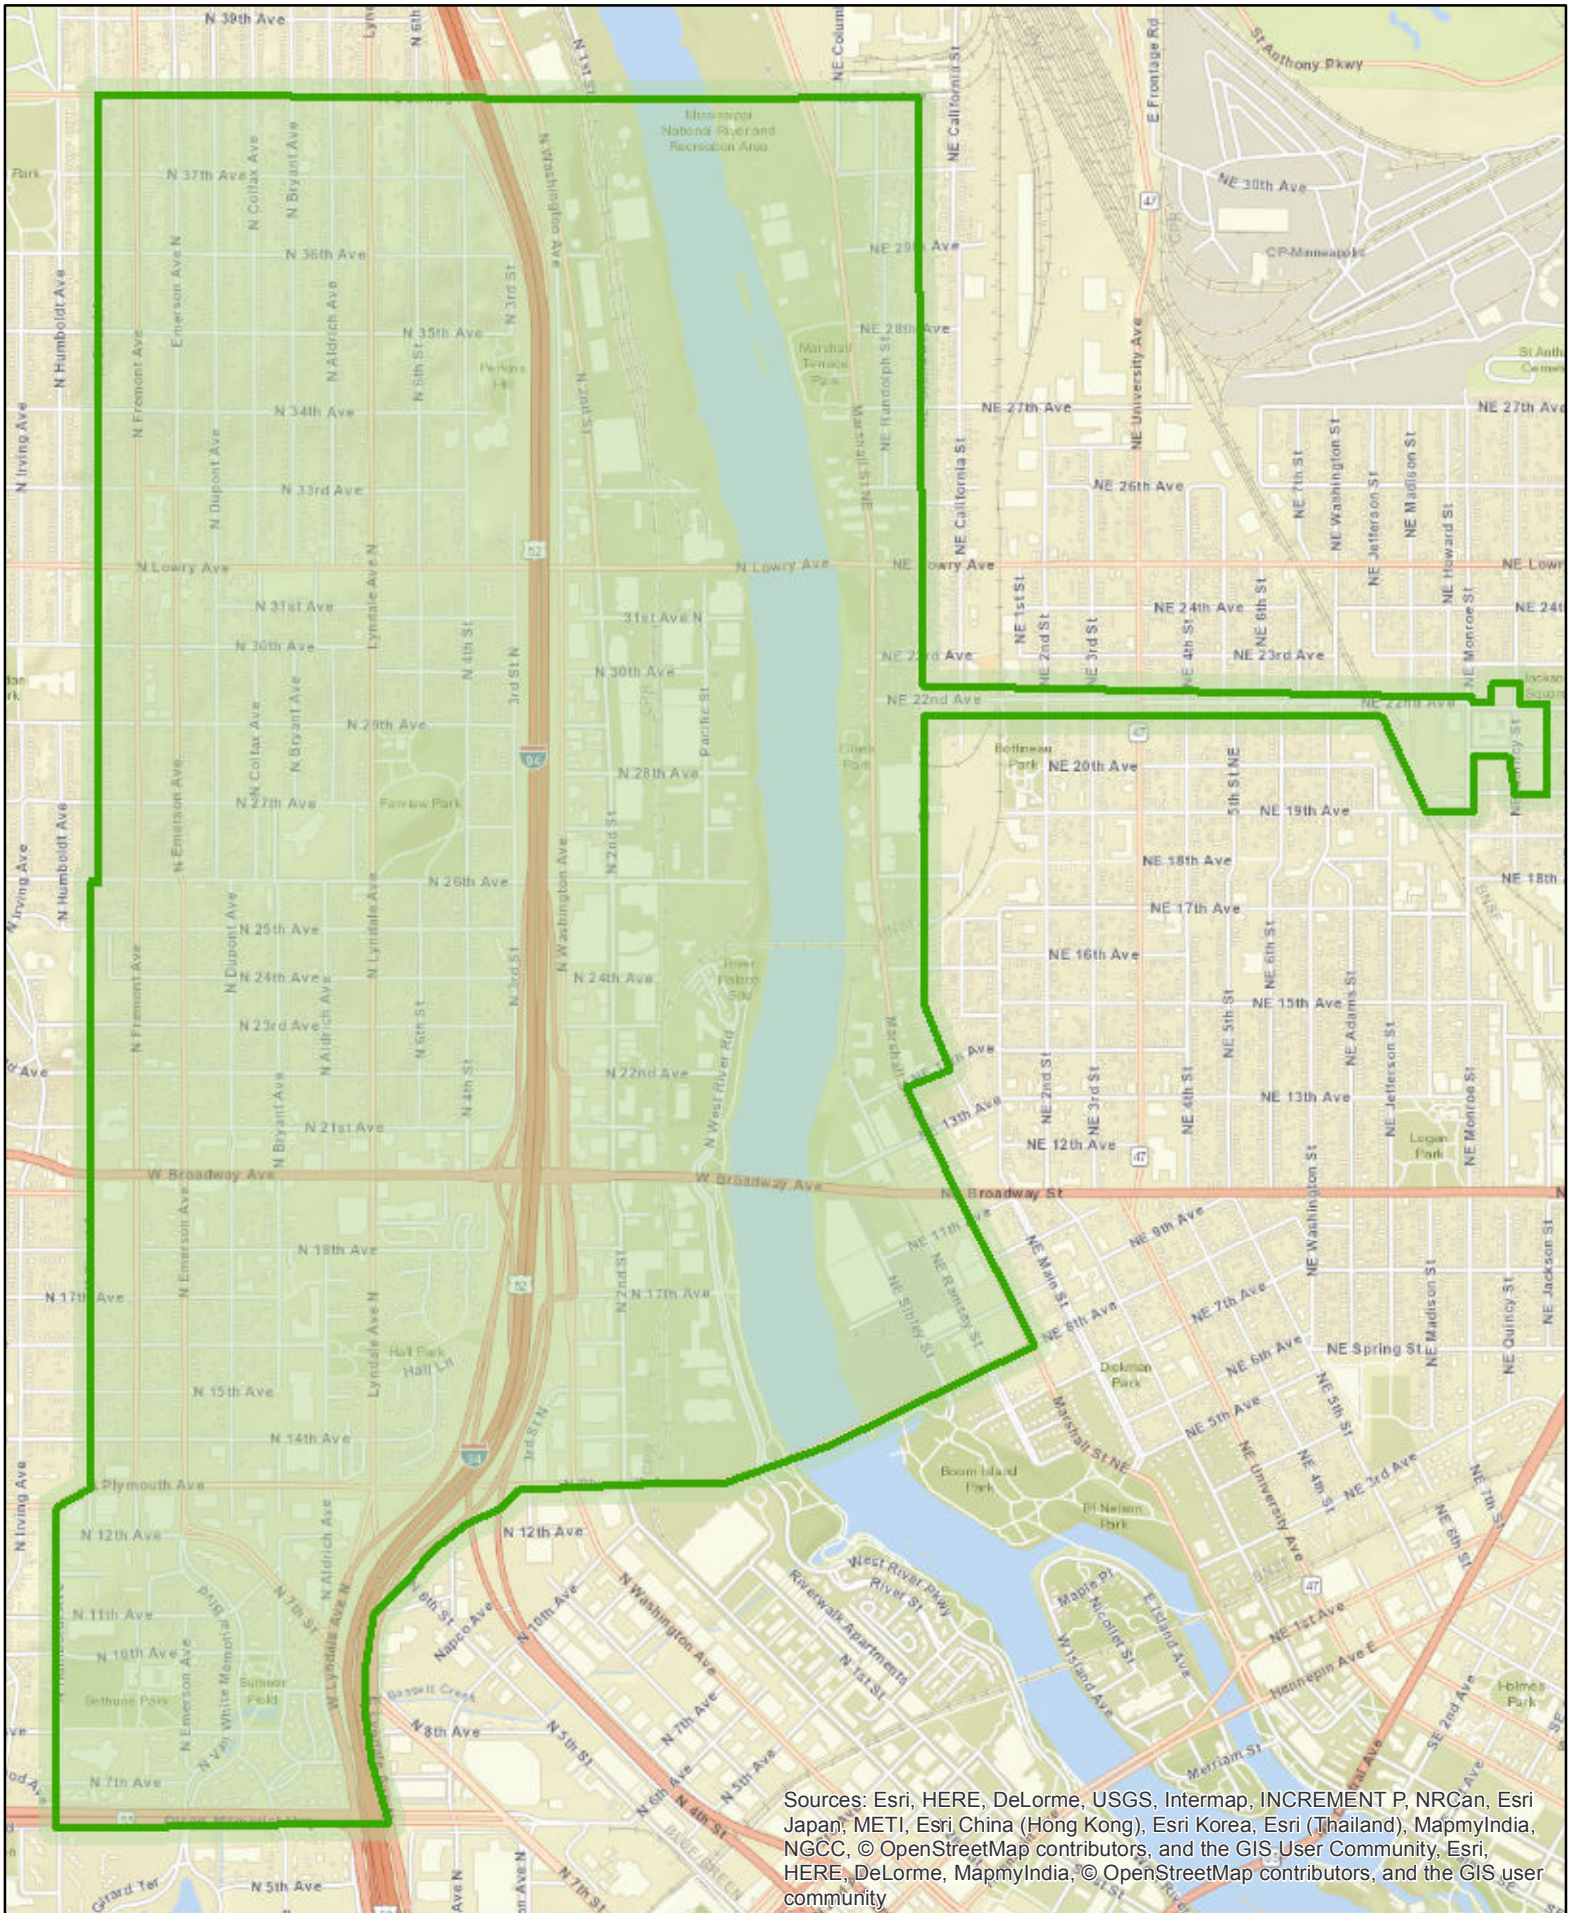

Minneapolis Northern Green Zone

Sources: Esri, HERE, DeLorme, USGS, Intermap, INCREMENT P, NRCan, Esri Japan, METI, Esri China (Hong Kong), Esri Korea, Esri (Thailand), MapmyIndia, NGCC, © OpenStreetMap contributors, and the GIS User Community, Esri, HERE, DeLorme, MapmyIndia, © OpenStreetMap contributors, and the GIS user community